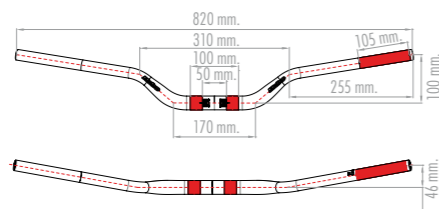

REF.HR30009290

5mm Espesor - Thickness
ø 28,6mm (1-1/8")
ø 22,2mm (7/8")