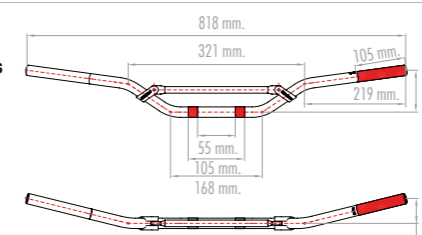

- Nuevo arenado de acabado superficial
  New sand blasted surface finish
- Estriado en el lado del embrague
  Knurled clutch side
- Acabado pulido en el lado del puño de gas
  Polished finish gas side
- Grabado
  Engraved

REF.HR30009280

5mm Espesor - Thickness
ø 22,2mm (7/8")