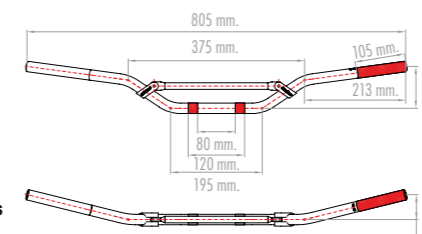

REF.HR30009080

5mm Espesor - Thickness
ø 22,2mm (7/8")