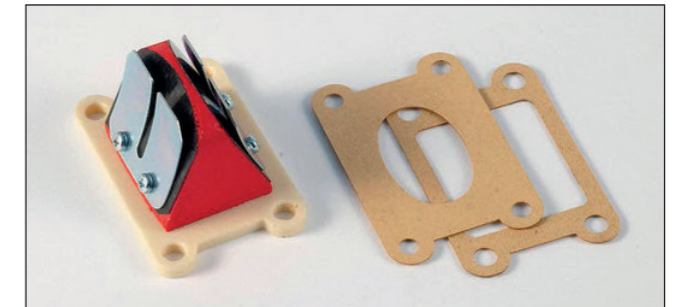

SPARE PARTS

HR7000412F

HR7000309F

MOTO

DERBI SENDA