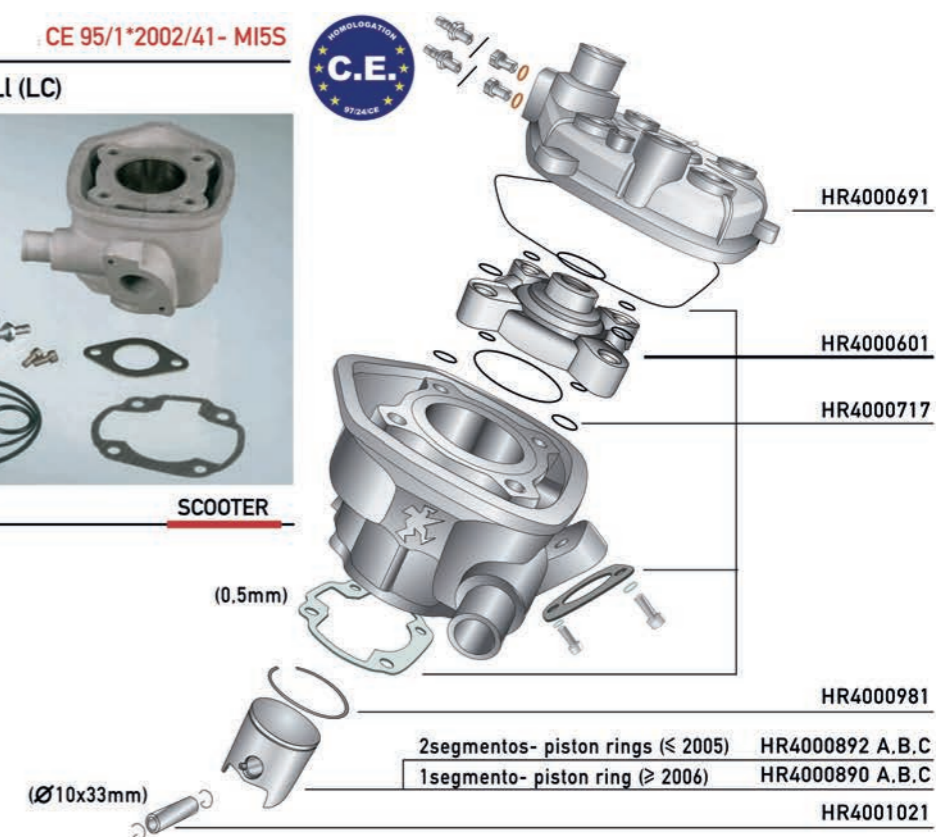

Racepro

scooter & 50cc

KITS CILINDRO
CYLINDER KITS

ORDER NO. 550009145

KITS DE CILINDROS 50cc
CYLINDER KITS

HR4000421N: RÉPLICA

Kit Cilindro PIAGGIO (LC)

TECH INFO		SCOOTER
40mm	9.000	
39.3mm	11.000	
49cc		

KITS DE CILINDROS 50cc
CYLINDER KITS

HR4000471N: CE 95/1*2002/41- MI5S

Kit Cilindro MINARELLI HORIZONTALI (LC)

TECH INFO		SCOOTER
40mm		
39.2mm		
49.3cc		

HR4000441N: CE 95/1*2002/41- AM5S

Kit Cilindro MINARELLI AM (LC)

TECH INFO		MARCHAS - GEAR BOX
40mm		
39mm		
49cc		

KITS DE CILINDROS 50cc RACING
CYLINDER KITS

HR4000321 MRV: MANSTON RACING
Kit Cilindro PIAGGIO (LC)

TECH INFO	
	40mm
	39.3mm
	50cc

KITS DE CILINDROS 70cc RACING
CYLINDER KITS