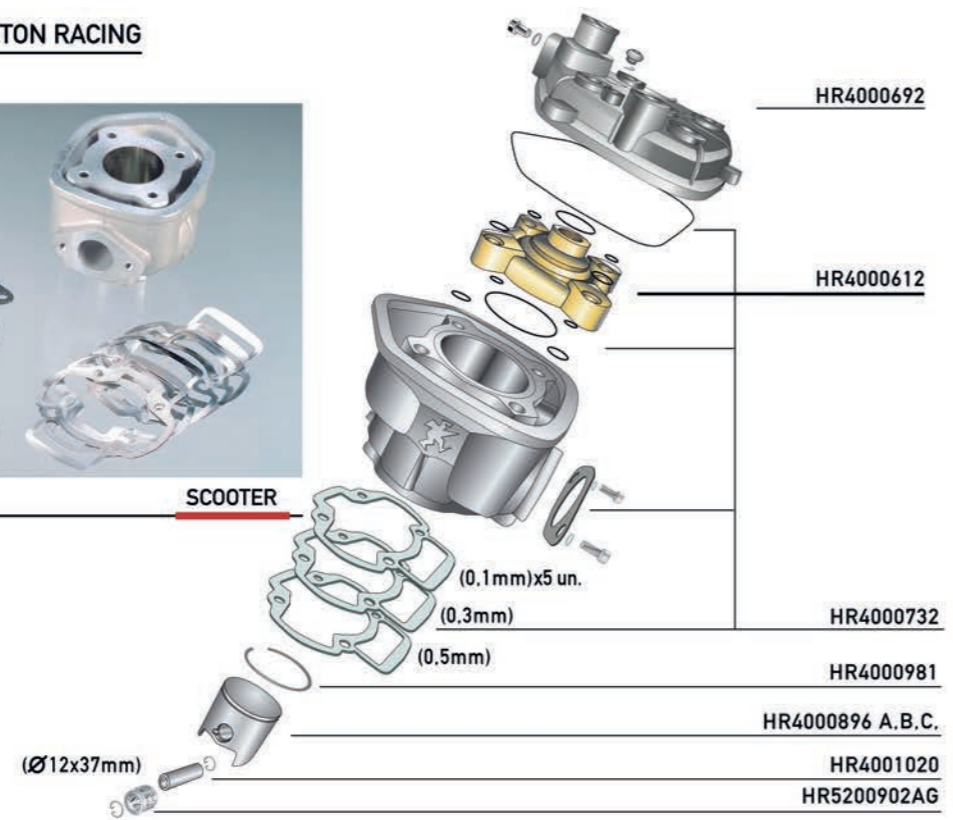

Racepro

scooter & 50cc

KITS CILINDRO
CYLINDER KITS

ORDER NO. 550009145

KITS DE CILINDROS 50cc
CYLINDER KITS

HR4000421N: RÉPLICA

Kit Cilindro PIAGGIO (LC)

TECH INFO		SCOOTER
40mm	9.000	
39.3mm	11.000	
49cc		

KITS DE CILINDROS 50cc
CYLINDER KITS

HR4000471N: CE 95/1*2002/41- MI5S

Kit Cilindro MINARELLI HORIZONTALI (LC)

TECH INFO		SCOOTER
40mm		
39.2mm		
49.3cc		

HR4000441N: CE 95/1*2002/41- AM5S

Kit Cilindro MINARELLI AM (LC)

TECH INFO		MARCHAS - GEAR BOX
40mm		
39mm		
49cc		

KITS DE CILINDROS 50cc RACING
CYLINDER KITS

HR4000321 MRV: MANSTON RACING
Kit Cilindro PIAGGIO (LC)

TECH INFO	
	40mm
	39.3mm
	50cc

KITS DE CILINDROS 70cc RACING
CYLINDER KITS

HR4000221 MRV: MANSTON RACING **REVOLUTION**
Kit Cilindro PIAGGIO (LC)

TECH INFO	
	47.6mm
	39.3mm
	70cc

HR4000371 N:
Kit Cilindro MINARELLI HORIZONTALI (LC)

TECH INFO	
	40mm
	39.2mm
	50cc

HR4000221 MRVP: MANSTON RACING **"PATA NEGRA"**
Kit Cilindro PIAGGIO (LC) **HAND MADE**