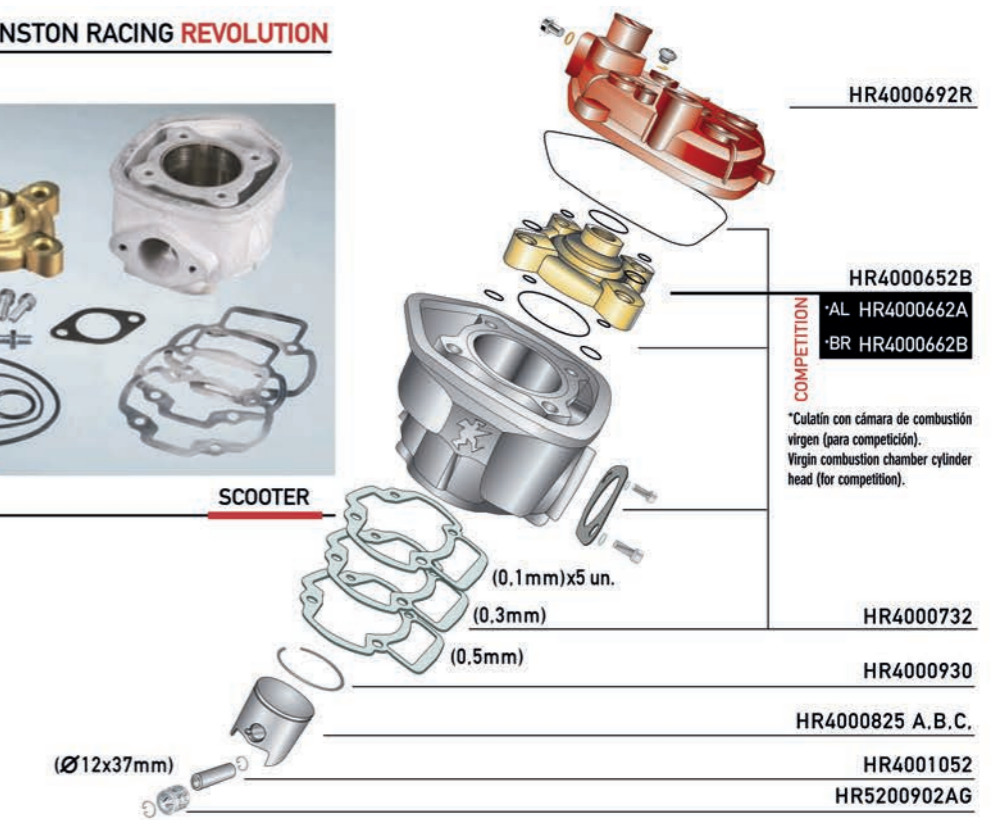

Racepro

scooter & 50cc

KITS CILINDRO
CYLINDER KITS

ORDER NO. 550009145

KITS DE CILINDROS 50cc
CYLINDER KITS

HR4000421N: RÉPLICA

Kit Cilindro PIAGGIO (LC)

TECH INFO		SCOOTER
40mm	9.000	
39.3mm	11.000	
49cc		

KITS DE CILINDROS 50cc
CYLINDER KITS

HR4000471N: CE 95/1*2002/41- MI5S

Kit Cilindro MINARELLI HORIZONTALI (LC)

TECH INFO		SCOOTER
40mm		
39.2mm		
49.3cc		

HR4000441N: CE 95/1*2002/41- AM5S

Kit Cilindro MINARELLI AM (LC)

TECH INFO		MARCHAS - GEAR BOX
40mm		
39mm		
49cc		

KITS DE CILINDROS 50cc RACING
CYLINDER KITS

HR4000321 MRV: MANSTON RACING
Kit Cilindro PIAGGIO (LC)

TECH INFO	
	40mm
	39.3mm
	50cc

KITS DE CILINDROS 70cc RACING
CYLINDER KITS

HR4000221 MRV: MANSTON RACING **REVOLUTION**
Kit Cilindro PIAGGIO (LC)

TECH INFO	
	47.6mm
	39.3mm
	70cc

HR4000371 N:
Kit Cilindro MINARELLI HORIZONTALI (LC)

TECH INFO	
	40mm
	39.2mm
	50cc

HR4000221 MRVP: MANSTON RACING **"PATA NEGRA"**
Kit Cilindro PIAGGIO (LC) **HAND MADE**