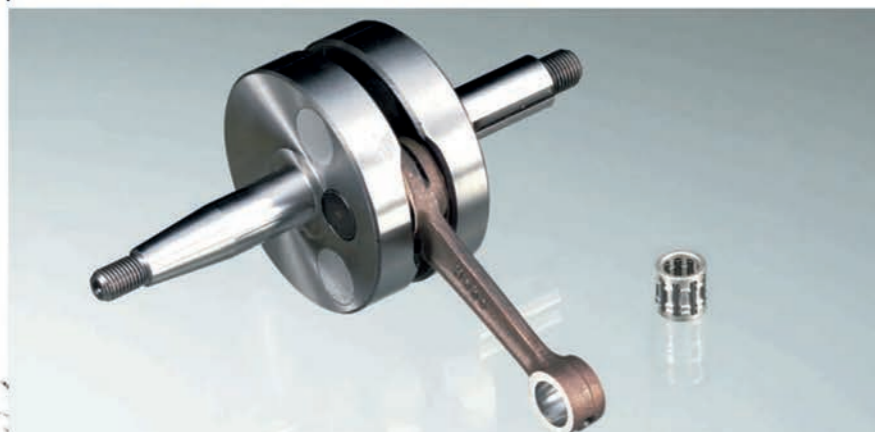

CAMBOTAS RACING
CRANKSHAFTS

HR5200141: "RACING" MARCHAS - GEAR BOX

MINARELLI AM Biela - Connecting rod 85mm