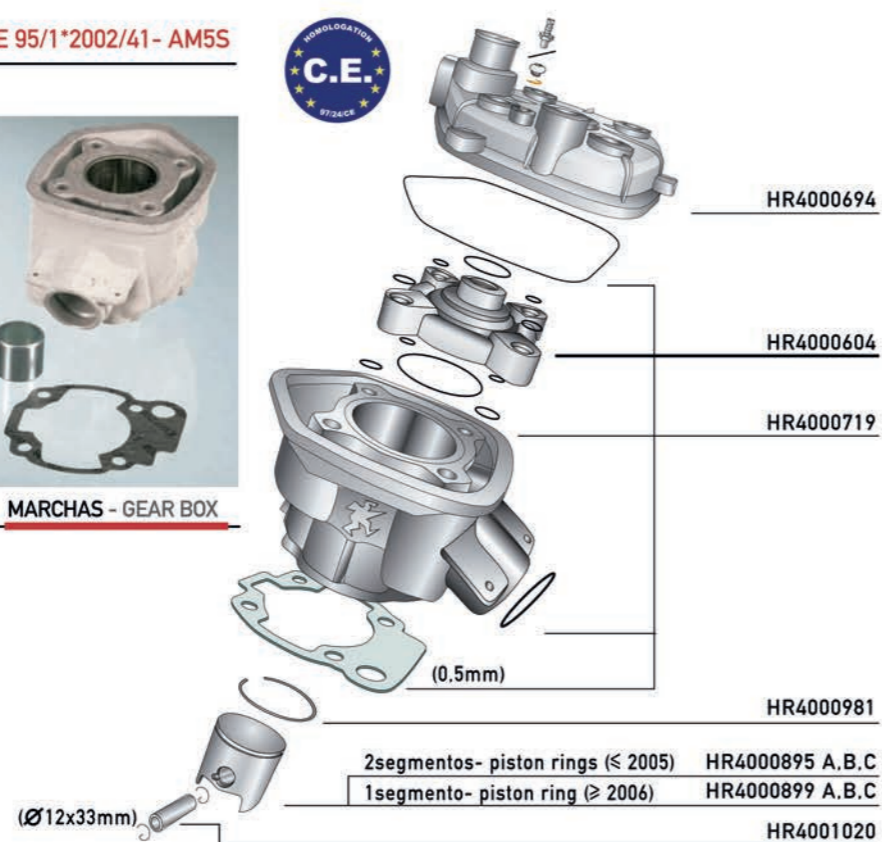

Racepro

scooter & 50cc

KITS CILINDRO
CYLINDER KITS

ORDER NO. 550009145

KITS DE CILINDROS 50cc
CYLINDER KITS

HR4000421N: RÉPLICA

Kit Cilindro PIAGGIO (LC)

TECH INFO		SCOOTER
40mm	9.000	
39.3mm	11.000	
49cc		

KITS DE CILINDROS 50cc
CYLINDER KITS

HR4000471N: CE 95/1*2002/41- MI5S

Kit Cilindro MINARELLI HORIZONTALI (LC)

TECH INFO		SCOOTER
40mm		
39.2mm		
49.3cc		

HR4000441N: CE 95/1*2002/41- AM5S

Kit Cilindro MINARELLI AM (LC)

TECH INFO		MARCHAS - GEAR BOX
40mm		
39mm		
49cc		

KITS DE CILINDROS 50cc RACING
CYLINDER KITS

HR4000321 MRV: MANSTON RACING
Kit Cilindro PIAGGIO (LC)

TECH INFO	
	40mm
	39.3mm
	50cc

KITS DE CILINDROS 70cc RACING
CYLINDER KITS

HR4000221 MRV: MANSTON RACING **REVOLUTION**
Kit Cilindro PIAGGIO (LC)

TECH INFO	
	47.6mm
	39.3mm
	70cc

HR4000371 N:
Kit Cilindro MINARELLI HORIZONTALI (LC)

TECH INFO	
	40mm
	39.2mm
	50cc

HR4000221 MRVP: MANSTON RACING **"PATA NEGRA"**
Kit Cilindro PIAGGIO (LC) **HAND MADE**