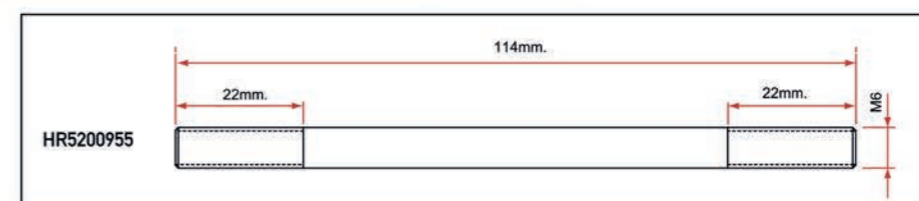

CAMBOTAS RACING
CRANKSHAFTS

HR5200141: "RACING" MARCHAS - GEAR BOX

MINARELLI AM Biela - Connecting rod 85mm

SPARE PARTS

- HR5200902AG
- $\text{\O}12/17$ L=14.7
- HR5200841
- $\text{\O}12$
- 85mm
- $\text{\O}16$

CAMBOTAS PERFORMANCE
CRANKSHAFTS

/// CILINDROS SCOOTER & 50CC

/// CALÇO CILINDRO SMM PIAGGIO

REFERÊNCIA	P. V. P.
HR5200952	10,92

Motor Scooter PIAGGIO

- DERBI: ATLANTIS (AC) - ATLANTIS (LC) - GP1
- GILERA: DNA (LC) - EASY MOVING (AC) - ICE (AC) - RUNNER (LC) - STALKER (AC)
- PIAGGIO: EXTREME (LC) - MC2 - MC3 - NRG (LC) - NTT (LC) - QUARTZ (LC) - STORM (LC) - ZIP (AC) - ZIP FAST RIDER (LC) - FREE (AC) - LIBERTY (AC) - SFERA (AC) - TYPHOON (AC)

HR5200106: "RACING" SCOOTER

MINARELLI VERTICAL Biela - Connecting rod 80mm

SPARE PARTS

- HR5200901AG
- $\text{\O}10/14$ L=14.7
- HR5200801
- $\text{\O}10$
- 80mm
- $\text{\O}16$

Juego espárragos cilindro - Cylinder head studs:

HR5200955 Jgo. Espárragos M6 x 114mm.
Cigüeñales Piaggio Revolution
Recambio Orig. motores:
PIAGGIO/MORINI/MINARELLI VERTICAL

HR5200208: "PERFORMANCE" SCOOTER

PEUGEOT $\text{\O}12$ - BUXY - SPEEDAKE - SPEEDFIGHT - SQUAB - ZENITH - TREKKER - VIVACITY

SPARE PARTS

- HR5200903AG
- $\text{\O}12/15$ L=14.7
- HR5200708
- $\text{\O}12$
- 80mm