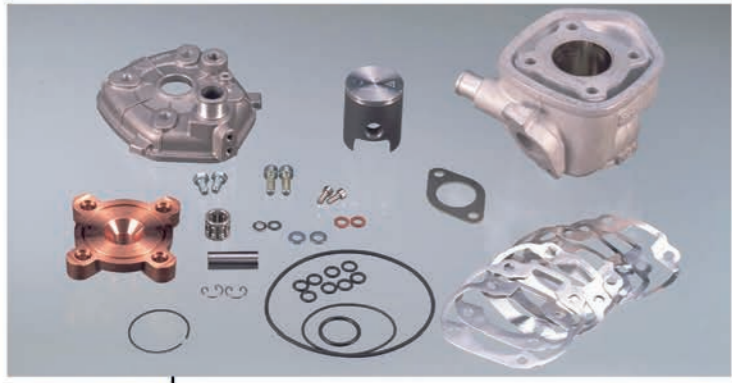

Racepro

scooter & 50cc

KITS CILINDRO
CYLINDER KITS

ORDER NO. 550009145

KITS DE CILINDROS 50cc
CYLINDER KITS

HR4000421N: RÉPLICA

Kit Cilindro PIAGGIO (LC)

TECH INFO		SCOOTER
40mm	9.000	
39.3mm	11.000	
49cc		

KITS DE CILINDROS 50cc
CYLINDER KITS

HR4000471N: CE 95/1*2002/41- MI5S

Kit Cilindro MINARELLI HORIZONTALI (LC)

TECH INFO		SCOOTER
40mm		
39.2mm		
49.3cc		

HR4000441N: CE 95/1*2002/41- AM5S

Kit Cilindro MINARELLI AM (LC)

TECH INFO		MARCHAS - GEAR BOX
40mm		
39mm		
49cc		

KITS DE CILINDROS 50cc RACING
CYLINDER KITS

HR4000321 MRV: MANSTON RACING
Kit Cilindro PIAGGIO (LC)

TECH INFO	
	40mm
	39.3mm
	50cc

KITS DE CILINDROS 70cc RACING
CYLINDER KITS

HR4000221 MRV: MANSTON RACING **REVOLUTION**
Kit Cilindro PIAGGIO (LC)

TECH INFO	
	47.6mm
	39.3mm
	70cc

HR4000371 N:
Kit Cilindro MINARELLI HORIZONTALI (LC)

TECH INFO	
	40mm
	39.2mm
	50cc

HR4000221 MRVP: MANSTON RACING **"PATA NEGRA"**
Kit Cilindro PIAGGIO (LC) **HAND MADE**