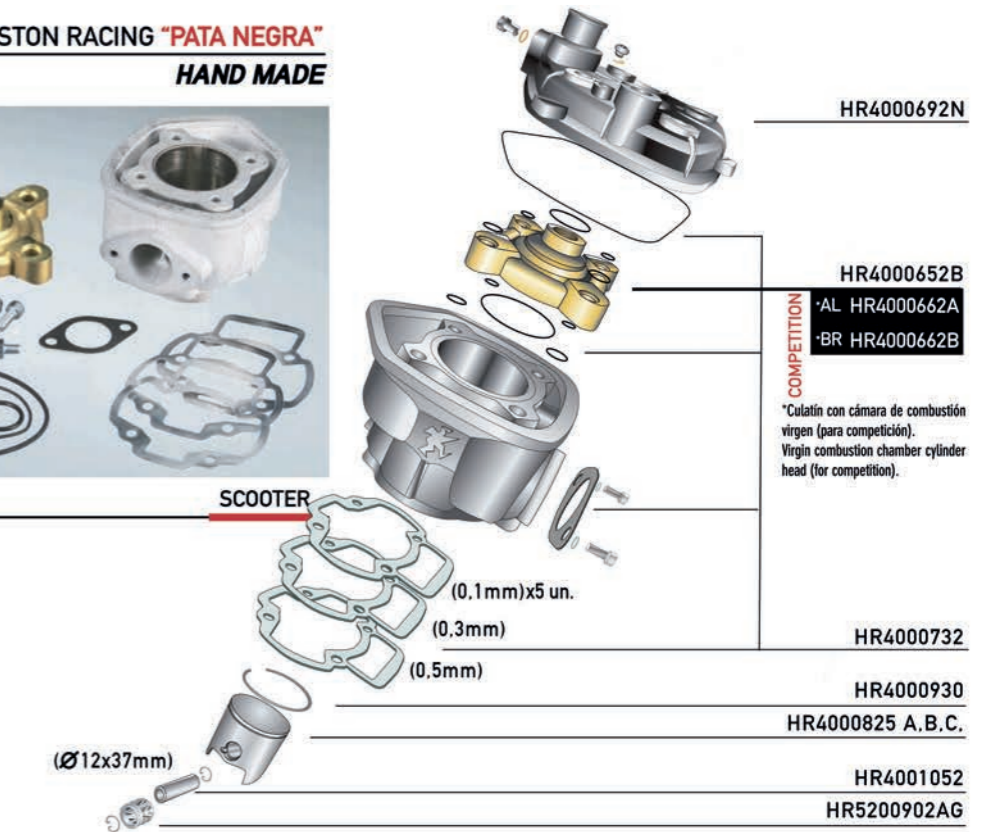

KITS DE CILINDROS 50cc RACING
CYLINDER KITS

HR4000321 MRV: MANSTON RACING
Kit Cilindro PIAGGIO (LC)

TECH INFO	
	40mm
	39.3mm
	50cc

KITS DE CILINDROS 70cc RACING
CYLINDER KITS

HR4000221 MRV: MANSTON RACING **REVOLUTION**
Kit Cilindro PIAGGIO (LC)

TECH INFO	
	47.6mm
	39.3mm
	70cc

HR4000371 N:
Kit Cilindro MINARELLI HORIZONTALI (LC)

TECH INFO	
	40mm
	39.2mm
	50cc

HR4000221 MRVP: MANSTON RACING **"PATA NEGRA"**
Kit Cilindro PIAGGIO (LC) **HAND MADE**

TECH INFO	
	47.6mm
	39.3mm
	70cc