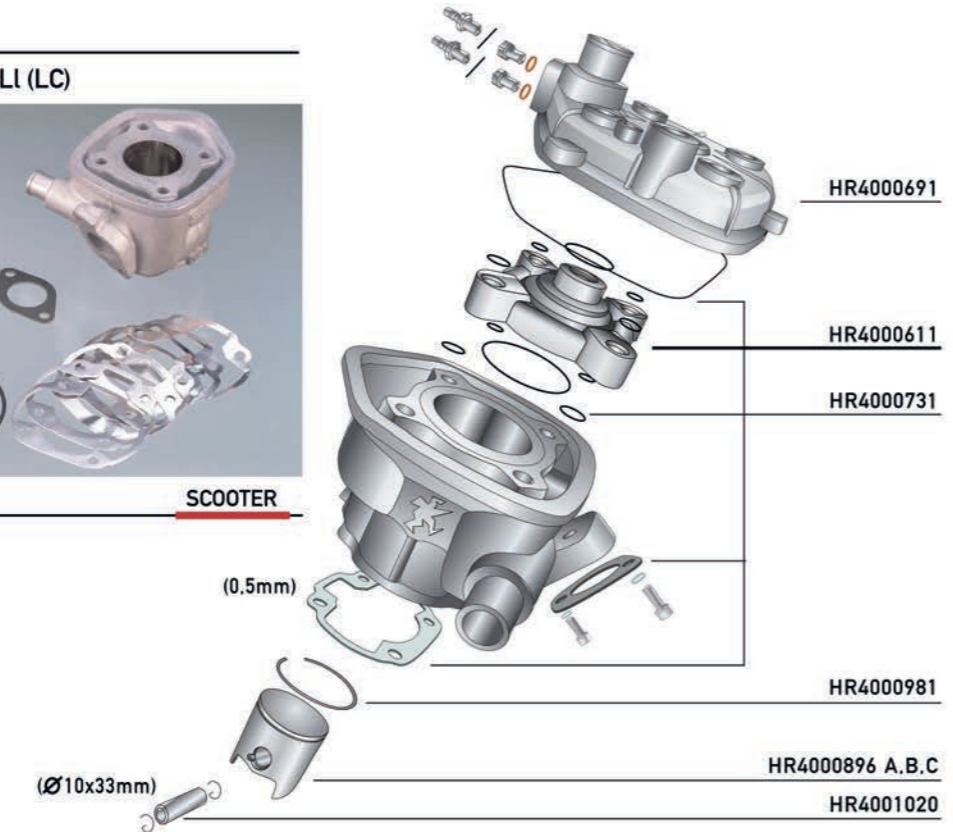

Racepro

scooter & 50cc

KITS CILINDRO
CYLINDER KITS

ORDER NO. 550009145

KITS DE CILINDROS 50cc
CYLINDER KITS

HR4000421N: RÉPLICA

Kit Cilindro PIAGGIO (LC)

TECH INFO		SCOOTER
40mm	9.000	
39.3mm	11.000	
49cc		

KITS DE CILINDROS 50cc
CYLINDER KITS

HR4000471N: CE 95/1*2002/41- MI5S

Kit Cilindro MINARELLI HORIZONTALI (LC)

TECH INFO		SCOOTER
40mm		
39.2mm		
49.3cc		

HR4000441N: CE 95/1*2002/41- AM5S

Kit Cilindro MINARELLI AM (LC)

TECH INFO		MARCHAS - GEAR BOX
40mm		
39mm		
49cc		

KITS DE CILINDROS 50cc RACING
CYLINDER KITS

HR4000321 MRV: MANSTON RACING
Kit Cilindro PIAGGIO (LC)

TECH INFO	
	40mm
	39.3mm
	50cc

KITS DE CILINDROS 70cc RACING
CYLINDER KITS

HR4000221 MRV: MANSTON RACING **REVOLUTION**
Kit Cilindro PIAGGIO (LC)

TECH INFO	
	47.6mm
	39.3mm
	70cc

HR4000371 N:
Kit Cilindro MINARELLI HORIZONTALI (LC)

TECH INFO	
	40mm
	39.2mm
	50cc

HR4000221 MRVP: MANSTON RACING **"PATA NEGRA"**
Kit Cilindro PIAGGIO (LC) **HAND MADE**