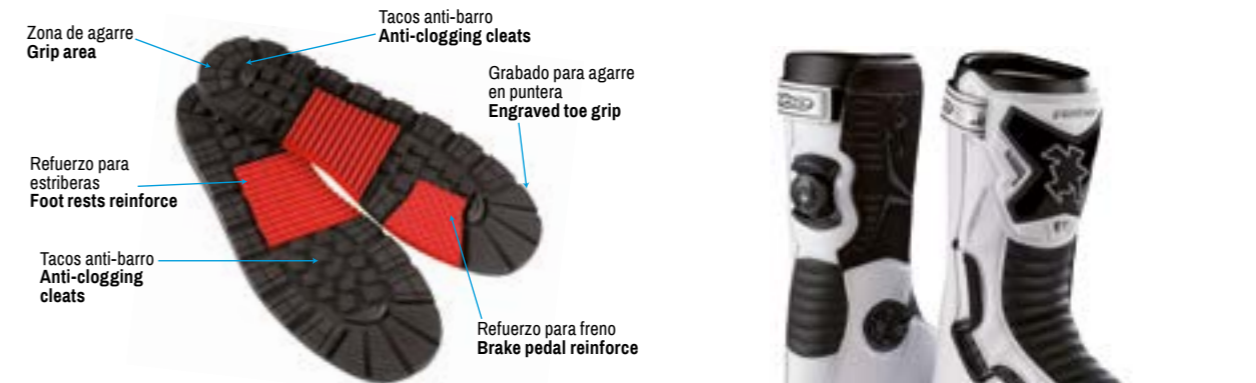

Suela asimétrica.
Asymmetrical sole.

HEBO TRIAL BOOTS

HEBO TRIAL BOOTS

TECH COMP BOOTS

PRECIO / PRICE: 239,60€

REF.HT1020

SIZES: 38-48

COLOURS N B