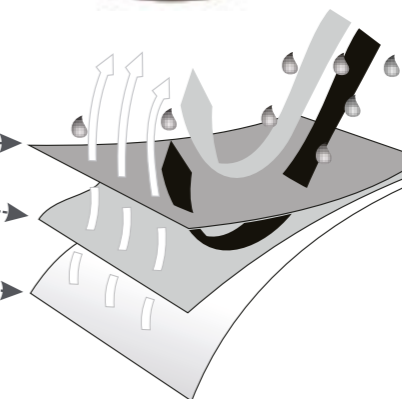

Outer shell made by Nylon yarn;
durable and easy to drip dry
Waterproof and breathable membrane

Inner sock made with MERINO WOOL

HEBO ACCESSORIES

KAMU MID-CALF

PRECIO / PRICE: 12,36€

REF.HB6402

COLOURS 

SIZES: M:38-42 / L:43-46