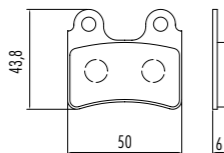

PASTILLAS FRENO BRAKE PADS

PRECIO / PRICE: 19,90€

REF.HR8500223R

Pastillas de freno delantero /
Front brake pads TRIAL RACING

MARCA	MODELO	CC	DESDE	HASTA	REF. HEBO
BETA	EVO 80 JUNIOR	80	09		HR8500223R
BETA	REV 3	80	08		HR8500223R
BETA	EVO 125	125	09	11	HR8500223R
BETA	EVO 125 MY12	125	12		HR8500223R
BETA	REV 3	125	00	04	HR8500223R
BETA	REV 3	125	05	05	HR8500223R
BETA	REV 3	125	06		HR8500223R
BETA	EVO 200	200	09	11	HR8500223R
BETA	EVO 200 MY12	200	12		HR8500223R
BETA	REV 3	200	06		HR8500223R
BETA	EVO 250 2T	250	09	11	HR8500223R
BETA	EVO 250 2T MY12	250	12		HR8500223R
BETA	EVO 250 4T	250	09	11	HR8500223R
BETA	EVO 250 4T MY12	250	12		HR8500223R
BETA	REV 3	250	00	04	HR8500223R
BETA	REV 3	250	05	05	HR8500223R
BETA	REV 3	250	06		HR8500223R
BETA	REV 4T	250	07		HR8500223R
BETA	REV 3	270	05		HR8500223R
BETA	EVO 290 2T	290	09		HR8500223R
BETA	EVO 300 2T MY12	300	12		HR8500223R
BETA	EVO 300 4T	300	09		HR8500223R
BETA	EVO 300 4T MY12	300	12		HR8500223R
GAS GAS	TRIAL 125 4T	125	11		HR8500223R
GAS GAS	TXT 125	125	04		HR8500223R
GAS GAS	TXT 250	250	03	03	HR8500223R
GAS GAS	TXT 250	250	04		HR8500223R
GAS GAS	TXT 280	280	03	03	HR8500223R
GAS GAS	TXT 280	280	04		HR8500223R
GAS GAS	TXT 300	300	04		HR8500223R
MONTESA	COTA 4 RT	250	05	11	HR8500223R
OSSA	TR 280i	280	10		HR8500223R
OSSA	EXPLORER 280i	280	12		HR8500223R
SCORPA	SY 125 F	125	05		HR8500223R
SCORPA	SY 500	163	08		HR8500223R
SCORPA	SY 175 F	175	05		HR8500223R
SCORPA	TY S 175 F	175	06		HR8500224R
SCORPA	SY 250	250	05	05	HR8500224R
SCORPA	SY 250 F	250	06		HR8500224R
SCORPA	SY 250 FR	250	10		HR8500224R
SHERCO	0.8	80	03		HR8500224R
SHERCO	ST 8.0	80	13		HR8500224R
SHERCO	1.25	125	02	05	HR8500224R
SHERCO	ST 1.25	125	06	12	HR8500224R
SHERCO	ST 1.25	125	13		HR8500224R
SHERCO	ST 2.0	200	06		HR8500224R
SHERCO	2.5 02 Series	250	02	05	HR8500224R
SHERCO	ST 2.5	250	06	12	HR8500224R
SHERCO	ST 2.5	250	13		HR8500224R
SHERCO	2.9	290	01	05	HR8500224R
SHERCO	ST 2.9	290	06	11	HR8500224R
SHERCO	ST 2.9	290	12		HR8500224R
SHERCO	ST 3.0	300	13		HR8500224R
SHERCO	3.2 4T	320	05		HR8500224R
TRS ONE			14		HR8500223R

PRECIO / PRICE: 18,50€

REF.HR8500224R

Pastillas de freno trasero /
Rear brake pads TRIAL RACING