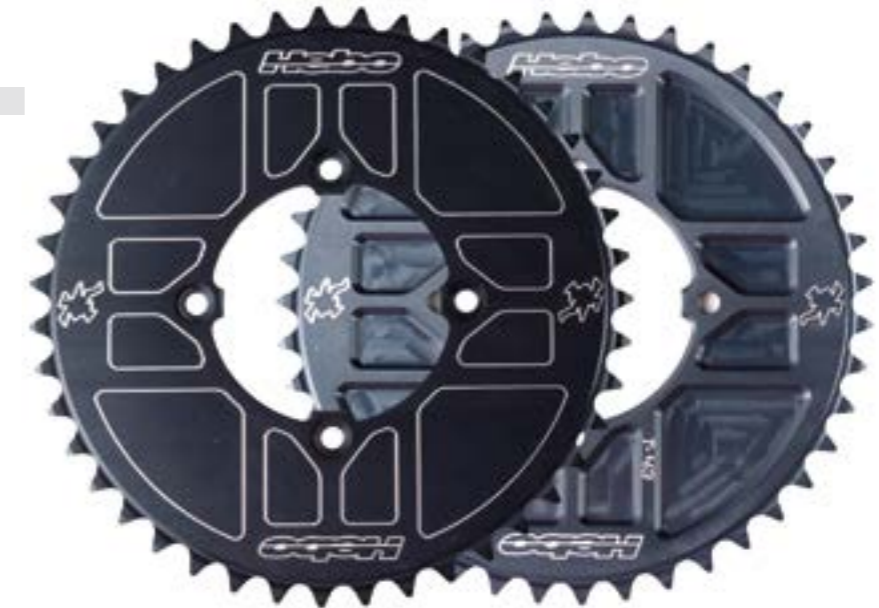

ACCESSORIES MOTORBIKE

CORONAS TRIAL

PRECIO / PRICE: 56,33€

REF.HR9200
SIZES: T-39, T-40, T-41, T-42, T-48
Aluminio / Aluminum
COLOUR ☒TR