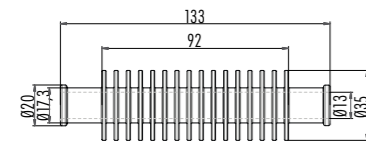

REFRIGERADORES HEAT CHANGER

PRECIO / PRICE: 18,00€

REF.HI1090

COLOURS ☐ P ☐ R

Los refrigeradores HEBO pueden rebajar la temperatura del motor un 10%.

HEBO water coolers can reduce the temperature of the engine a 10%.