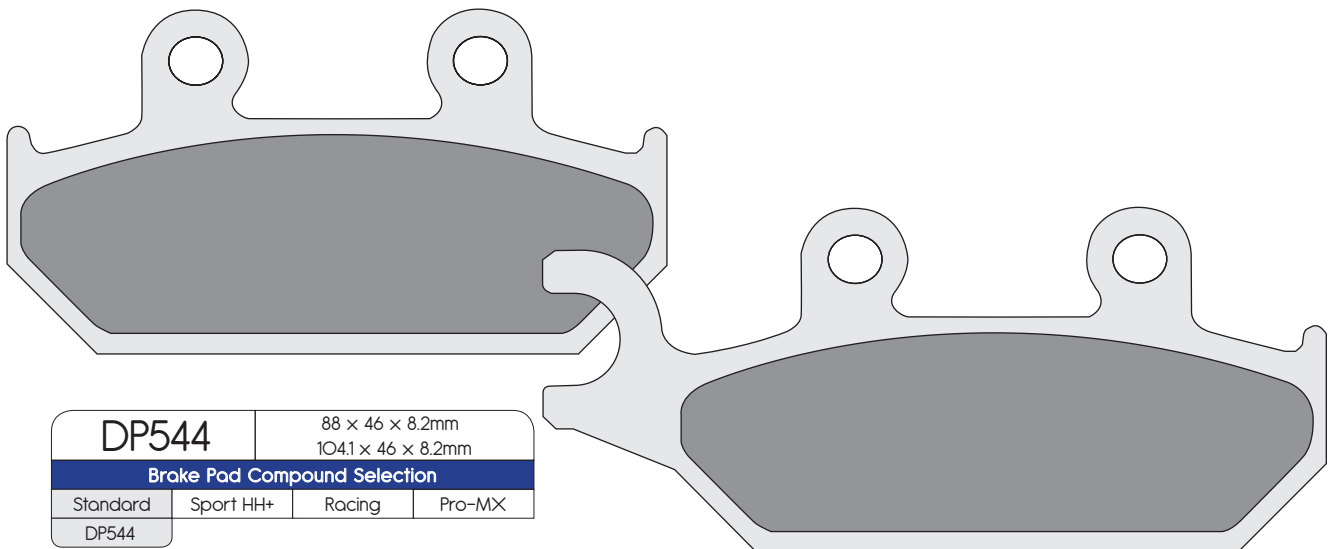

DP544		88 × 46 × 8.2mm		
		104.1 × 46 × 8.2mm		
Brake Pad Compound Selection				
Standard	Sport HH+	Racing	Pro-MX	
DP544				

DP545		88 × 46 × 8.2mm	
		104.1 × 46 × 8.2mm	
Brake Pad Compound Selection			
Standard	Sport HH+	Racing	Pro-MX
DP545			