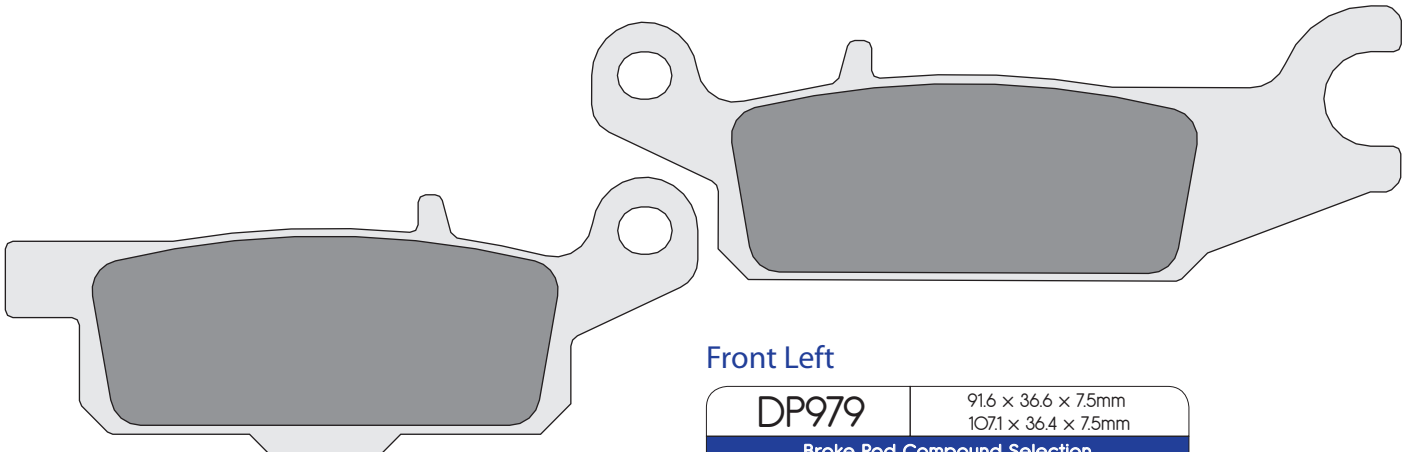

Front Left

DP979		91.6 x 36.6 x 7.5mm 107.1 x 36.4 x 7.5mm	
Brake Pad Compound Selection			
Standard	Sport HH+	Racing	Pro-MX
DP979