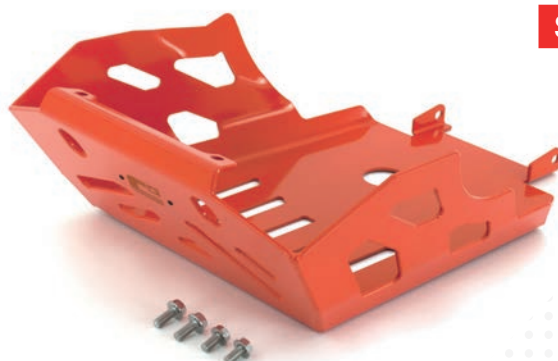

CRASH BAR

CROSSPRO

ADVENTURE

950 2002-2006

990 2006-2012

KTM

SKID PLATE

COLOR	SKID PLATE	CRASH BAR SET
● Ice Matte	2CP09000130001	2CP12500130001
● Polish	2CP09000130002	-
● Neutral	2CP09000130003	-
● Black	2CP09000130004	2CP12500130004
● Textured Black	2CP09000130005	2CP12500130005
○ White	2CP09000130006	2CP12500130006
● Red	2CP09000130007	2CP12500130007
● Yellow	2CP09000130008	2CP12500130008
● Green	2CP09000130009	2CP12500130009
● Orange	2CP09000130010	2CP12500130010
● Blue	2CP09000130011	2CP12500130011
● Ice Polish Protected NEW	2CP09000130012	2CP12500130012