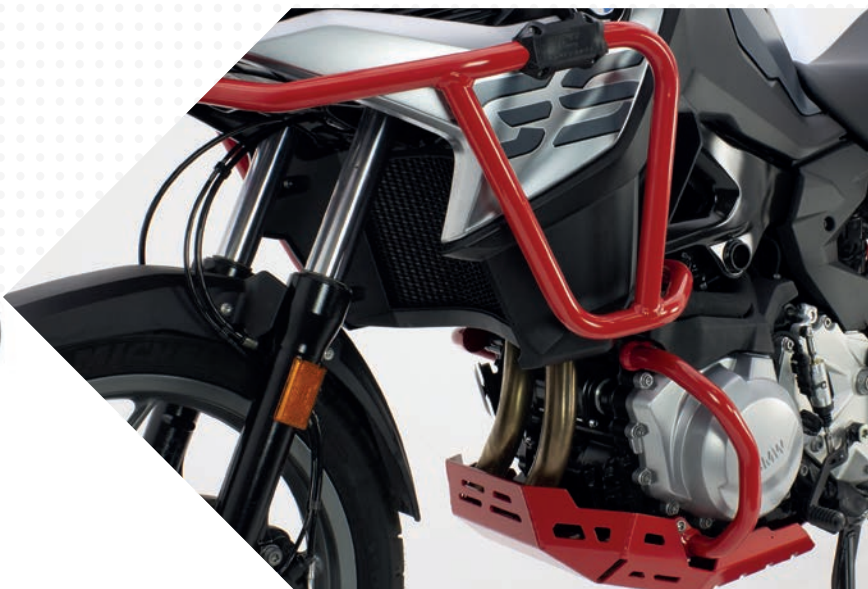

CRASH BAR

F 850 GS (K81) 2018 BMW

CROSSPRO

SKID PLATE

CRASH BAR

COLOR	SKID PLATE	CRASH BAR SET
● Ice Matte	2CP09000440001	2CP19700440001
● Polish	2CP09000440002	-
● Neutral	2CP09000440003	-
● Black	2CP09000440004	2CP19700440004
● Textured Black	2CP09000440005	2CP19700440005
○ White	2CP09000440006	2CP19700440006
● Red	2CP09000440007	2CP19700440007
● Yellow	2CP09000440008	2CP19700440008
● Green	2CP09000440009	2CP19700440009
● Orange	2CP09000440010	2CP19700440010
● Blue	2CP09000440011	2CP19700440011
● Ice Polish Protected NEW	2CP09000440012	2CP19700440012