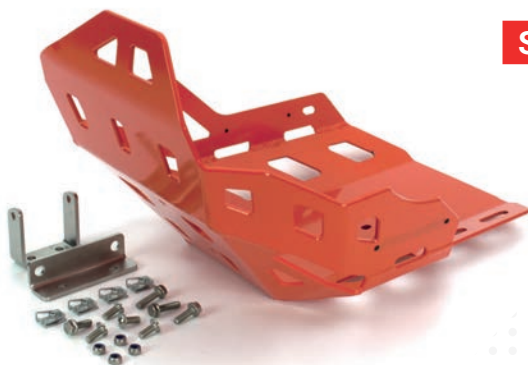

CRASH BAR

1190 ADVENTURE 2013-2015 KTM

CROSSPRO

SKID PLATE

CRASH BAR

COLOR	SKID PLATE	CRASH BAR SET
● Ice Matte	2CP09000220001	2CP12500220001
● Polish	2CP09000220002	-
● Neutral	2CP09000220003	-
● Black	2CP09000220004	2CP12500220004
● Textured Black	2CP09000220005	2CP12500220005
○ White	2CP09000220006	2CP12500220006
● Red	2CP09000220007	2CP12500220007
● Yellow	2CP09000220008	2CP12500220008
● Green	2CP09000220009	2CP12500220009
● Orange	2CP09000220010	2CP12500220010
● Blue	2CP09000220011	2CP12500220011
● Ice Polish Protected NEW	2CP09000220012	2CP12500220012