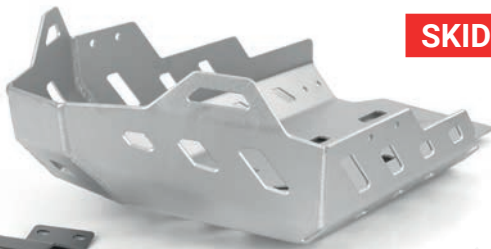

DL 1000 V-STROM 2017 SUZUKI

CROSSPRO

SKID PLATE