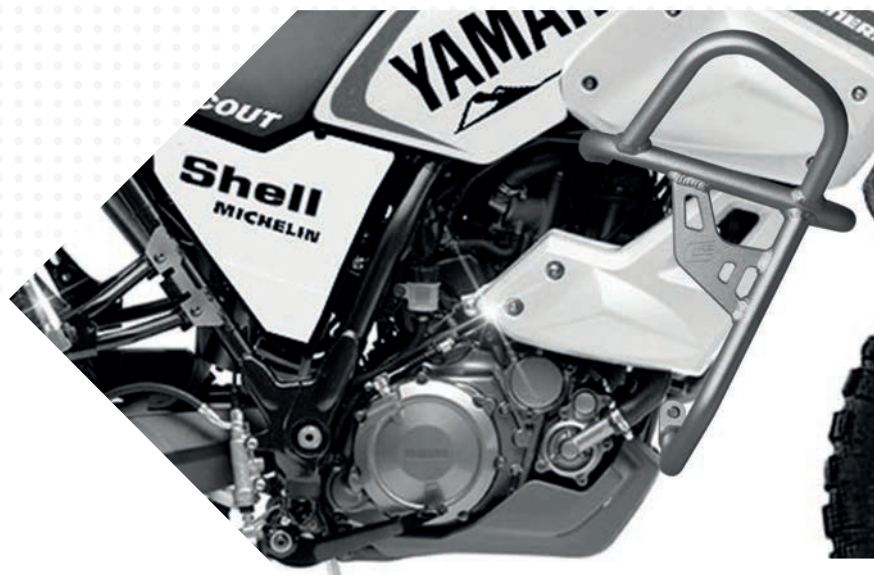

WWW.CROSSPRO.PT

//New color

Ice Polish Protected

XTZ 660 TÉNÉRÉ 2008-2015 YAMAHA

SKID PLATE

CRASH BAR

COLOR	SKID PLATE	CRASH BAR SET
● Ice Matte	2CP09000 07 0001	2CP12500 07 0001
● Polish	2CP09000 07 0002	-
● Neutral	2CP09000 07 0003	-
● Black	2CP09000 07 0004	2CP12500 07 0004
● Textured Black	2CP09000 07 0005	2CP12500 07 0005
○ White	2CP09000 07 0006	2CP12500 07 0006
● Red	2CP09000 07 0007	2CP12500 07 0007
● Yellow	2CP09000 07 0008	2CP12500 07 0008
● Green	2CP09000 07 0009	2CP12500 07 0009
● Orange	2CP09000 07 0010	2CP12500 07 0010
● Blue	2CP09000 07 0011	2CP12500 07 0011
● Ice Polish Protected NEW	2CP09000 07 0012	2CP12500 07 0012