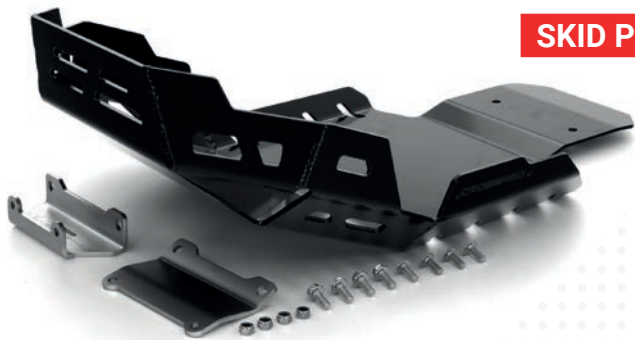

//New color

Ice Polish Protected

F 750 GS (K80)

2017-2018

BMW

New model

Available now

SKID PLATE