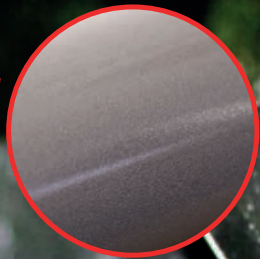

// **New color**

Ice Polish Protected

// **CROSSPRO**
PROTECTION
PARTS