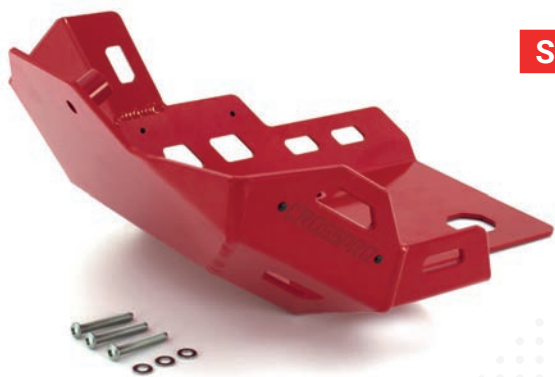

F 650 GS (R13)

1999-2007

BMW

New model

Available now

SKID PLATE