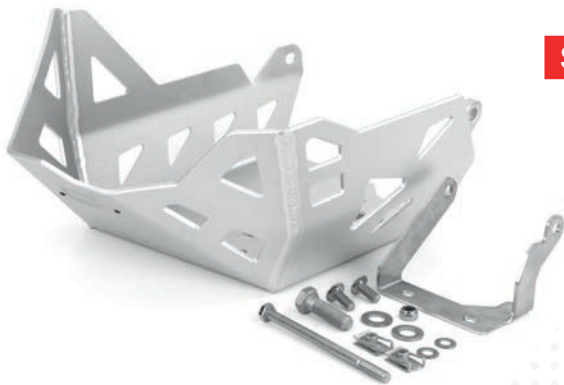

CRASH BAR

DL 650 V-STROM 2012-2016 SUZUKI

CROSSPRO

SKID PLATE

CRASH BAR

COLOR	SKID PLATE	CRASH BAR SET
● Ice Matte	2CP09000120001	2CP12500120001
● Polish	2CP09000120002	-
● Neutral	2CP09000120003	-
● Black	2CP09000120004	2CP12500120004
● Textured Black	2CP09000120005	2CP12500120005
○ White	2CP09000120006	2CP12500120006
● Red	2CP09000120007	2CP12500120007
● Yellow	2CP09000120008	2CP12500120008
● Green	2CP09000120009	2CP12500120009
● Orange	2CP09000120010	2CP12500120010
● Blue	2CP09000120011	2CP12500120011
● Ice Polish Protected NEW	2CP09000120012	2CP12500120012