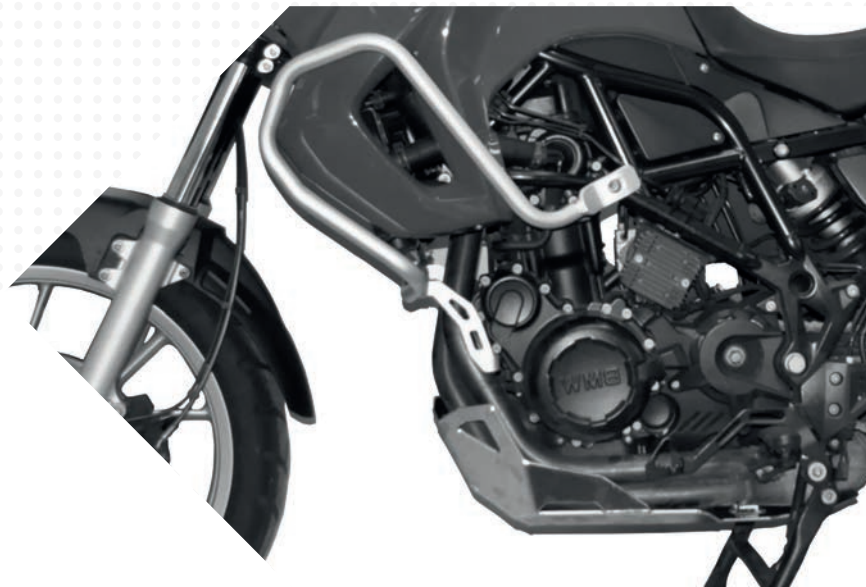

CRASH BAR

COLOR	SKID PLATE	CRASH BAR SET
● Ice Matte	2CP09000050001	2CP12500050001
● Polish	2CP09000050002	-
● Neutral	2CP09000050003	-
● Black	2CP09000050004	2CP12500050004
● Textured Black	2CP09000050005	2CP12500050005
○ White	2CP09000050006	2CP12500050006
● Red	2CP09000050007	2CP12500050007
● Yellow	2CP09000050008	2CP12500050008
● Green	2CP09000050009	2CP12500050009
● Orange	2CP09000050010	2CP12500050010
● Blue	2CP09000050011	2CP12500050011
● Ice Polish Protected NEW	2CP09000050012	2CP12500050012