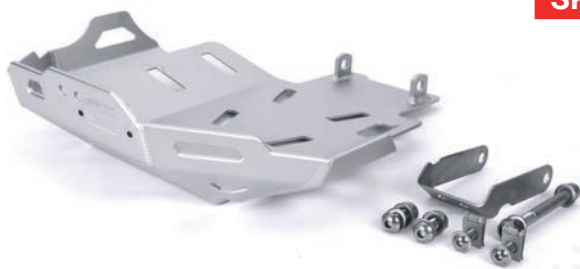

XTZ 660 TÉNÉRÉ 2008-2015 YAMAHA

SKID PLATE