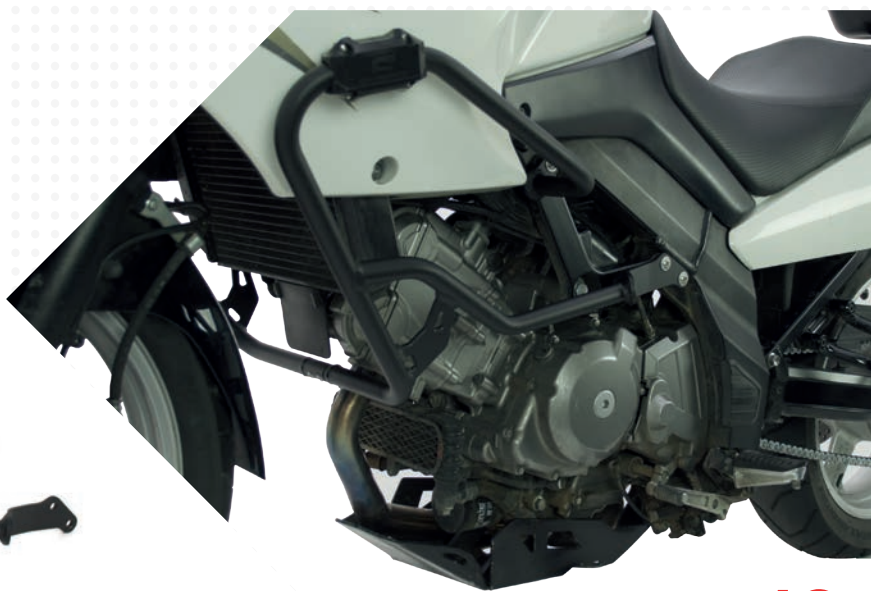

COLOR	SKID PLATE	CRASH BAR SET
● Ice Matte	2CP09000020001	2CP12500020001
● Polish	2CP09000020002	-
● Neutral	2CP09000020003	-
● Black	2CP09000020004	2CP12500020004
● Textured Black	2CP09000020005	2CP12500020005
○ White	2CP09000020006	2CP12500020006
● Red	2CP09000020007	2CP12500020007
● Yellow	2CP09000020008	2CP12500020008
● Green	2CP09000020009	2CP12500020009
● Orange	2CP09000020010	2CP12500020010
● Blue	2CP09000020011	2CP12500020011
● Ice Polish Protected NEW	2CP09000020012	2CP12500020012

CRASH BAR