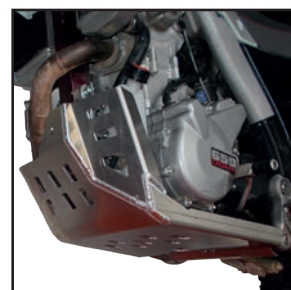

RADIATOR G.