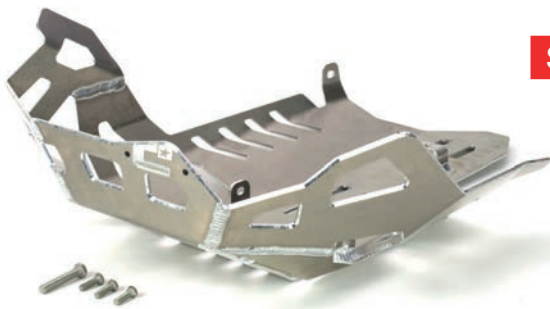

CROSSPRO

XTZ 1200 SUPER TÉNÉRÉ 2010-2014 YAMAHA

SKID PLATE