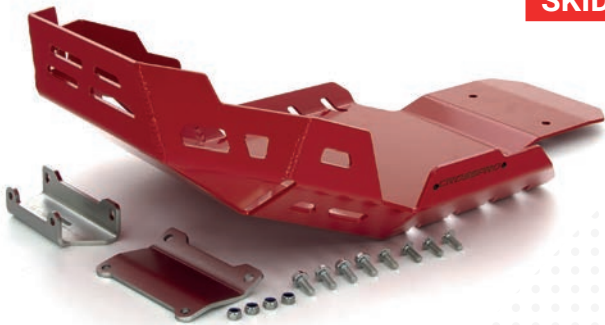

CRASH BAR

F 850 GS (K81) 2018 BMW

CROSSPRO

SKID PLATE

CRASH BAR

COLOR	SKID PLATE	CRASH BAR SET
● Ice Matte	2CP09000440001	2CP19700440001
● Polish	2CP09000440002	-
● Neutral	2CP09000440003	-
● Black	2CP09000440004	2CP19700440004
● Textured Black	2CP09000440005	2CP19700440005
○ White	2CP09000440006	2CP19700440006
● Red	2CP09000440007	2CP19700440007
● Yellow	2CP09000440008	2CP19700440008
● Green	2CP09000440009	2CP19700440009
● Orange	2CP09000440010	2CP19700440010
● Blue	2CP09000440011	2CP19700440011
● Ice Polish Protected NEW	2CP09000440012	2CP19700440012