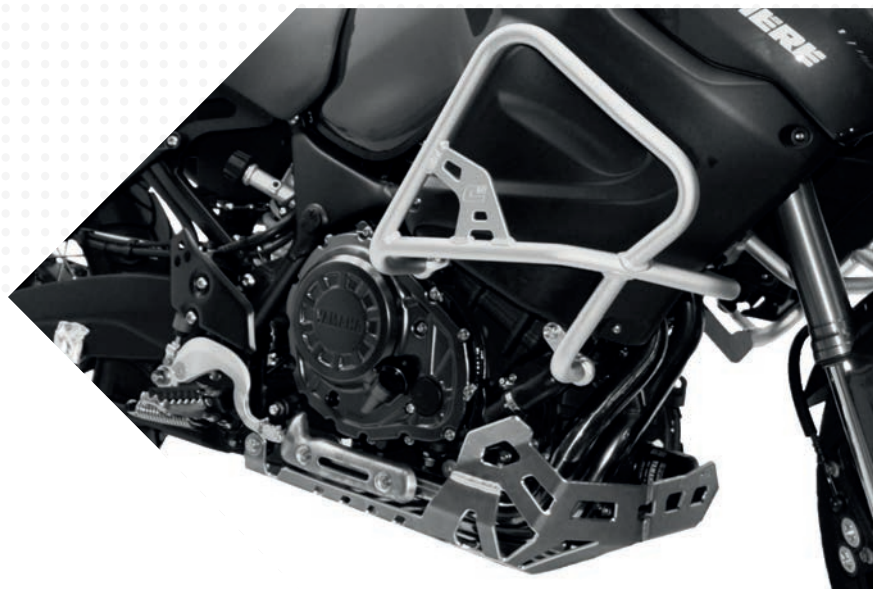

COLOR	SKID PLATE	CRASH BAR SET
● Ice Matte	2CP09000190001	2CP12500190001
● Polish	2CP09000190002	-
● Neutral	2CP09000190003	-
● Black	2CP09000190004	2CP12500190004
● Textured Black	2CP09000190005	2CP12500190005
○ White	2CP09000190006	2CP12500190006
● Red	2CP09000190007	2CP12500190007
● Yellow	2CP09000190008	2CP12500190008
● Green	2CP09000190009	2CP12500190009
● Orange	2CP09000190010	2CP12500190010
● Blue	2CP09000190011	2CP12500190011
● Ice Polish Protected NEW	2CP09000190012	2CP12500190012

CRASH BAR