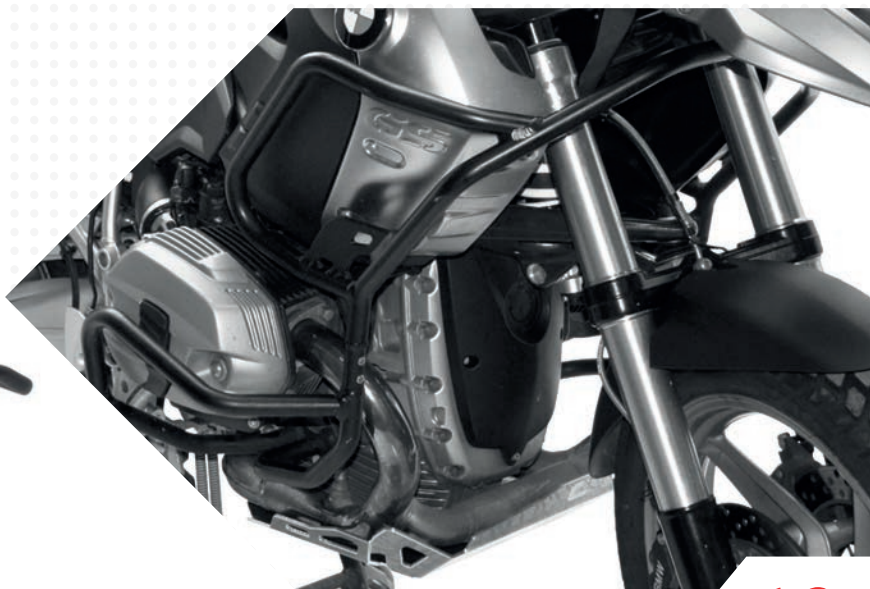

COLOR	SKID PLATE	CRASH BAR SET
● Ice Matte	2CP09000100001	2CP12500100001
● Polish	2CP09000100002	-
● Neutral	2CP09000100003	-
● Black	2CP09000100004	2CP12500100004
● Textured Black	2CP09000100005	2CP12500100005
○ White	2CP09000100006	2CP12500100006
● Red	2CP09000100007	2CP12500100007
● Yellow	2CP09000100008	2CP12500100008
● Green	2CP09000100009	2CP12500100009
● Orange	2CP09000100010	2CP12500100010
● Blue	2CP09000100011	2CP12500100011
● Ice Polish Protected NEW	2CP09000100012	2CP12500100012