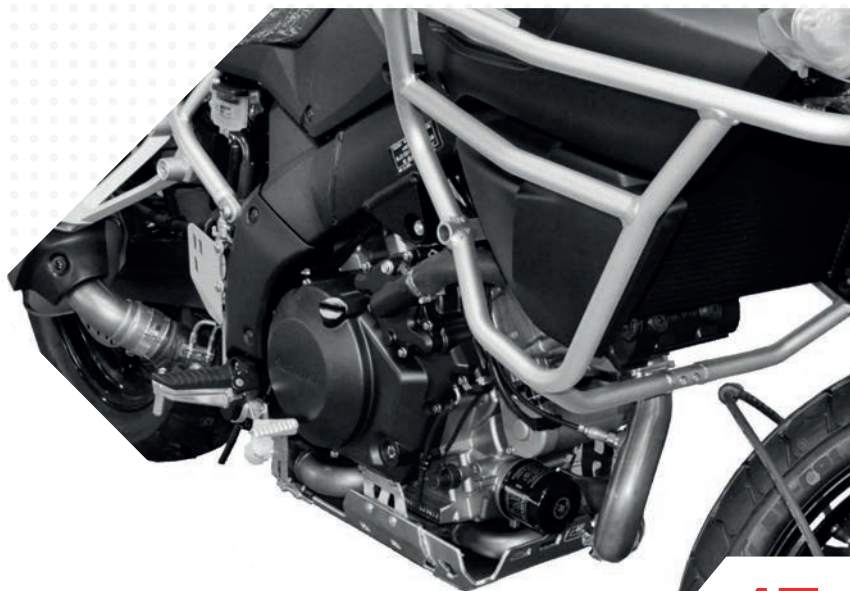

//New color

Ice Polish Protected

DL 1000 V-STROM 2014-2016 SUZUKI

SKID PLATE

CRASH BAR

COLOR	SKID PLATE	CRASH BAR SET
● Ice Matte	2CP09000170001	2CP12500170001
● Polish	2CP09000170002	-
● Neutral	2CP09000170003	-
● Black	2CP09000170004	2CP12500170004
● Textured Black	2CP09000170005	2CP12500170005
○ White	2CP09000170006	2CP12500170006
● Red	2CP09000170007	2CP12500170007
● Yellow	2CP09000170008	2CP12500170008
● Green	2CP09000170009	2CP12500170009
● Orange	2CP09000170010	2CP12500170010
● Blue	2CP09000170011	2CP12500170011
● Ice Polish Protected NEW	2CP09000170012	2CP12500170012