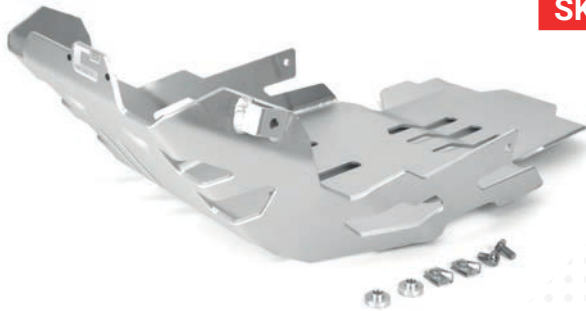

CROSSPRO

XL 1000 VARADERO 1999-2011 HONDA

SKID PLATE

CRASH BAR

COLOR	2007-2011	1999-2011
	SKID PLATE	CRASH BAR SET
● Ice Matte	2CP090004A0001	2CP125004A0001
● Polish	2CP090004A0002	-
● Neutral	2CP090004A0003	-
● Black	2CP090004A0004	2CP125004A0004
● Textured Black	2CP090004A0005	2CP125004A0005
○ White	2CP090004A0006	2CP125004A0006
● Red	2CP090004A0007	2CP125004A0007
● Yellow	2CP090004A0008	2CP125004A0008
● Green	2CP090004A0009	2CP125004A0009
● Orange	2CP090004A0010	2CP125004A0010
● Blue	2CP090004A0011	2CP125004A0011
● Ice Polish Protected NEW	2CP090004A0012	2CP125004A0012