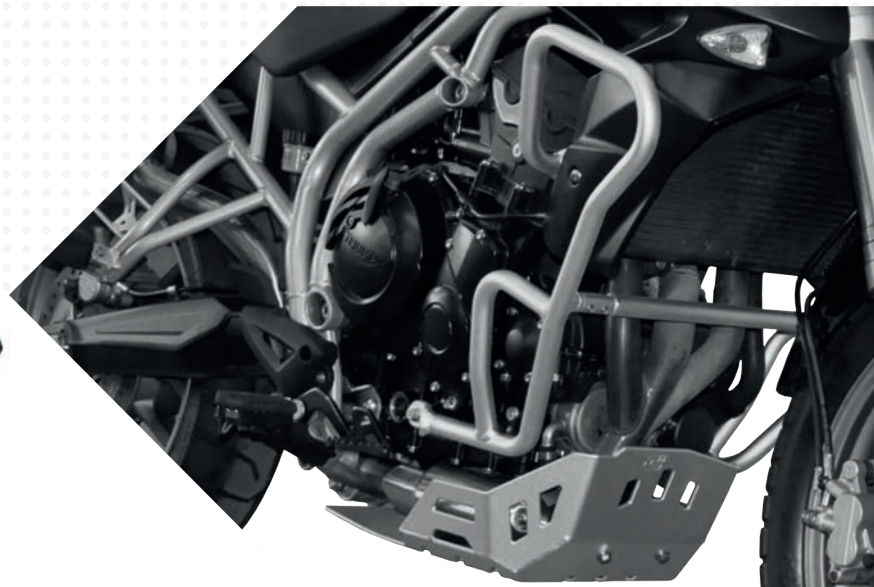

CRASH BAR

COLOR	SKID PLATE	CRASH BAR SET
● Ice Matte	2CP09000200001	2CP12500200001
● Polish	2CP09000200002	-
● Neutral	2CP09000200003	-
● Black	2CP09000200004	2CP12500200004
● Textured Black	2CP09000200005	2CP12500200005
○ White	2CP09000200006	2CP12500200006
● Red	2CP09000200007	2CP12500200007
● Yellow	2CP09000200008	2CP12500200008
● Green	2CP09000200009	2CP12500200009
● Orange	2CP09000200010	2CP12500200010
● Blue	2CP09000200011	2CP12500200011
● Ice Polish Protected NEW	2CP09000200012	2CP12500200012