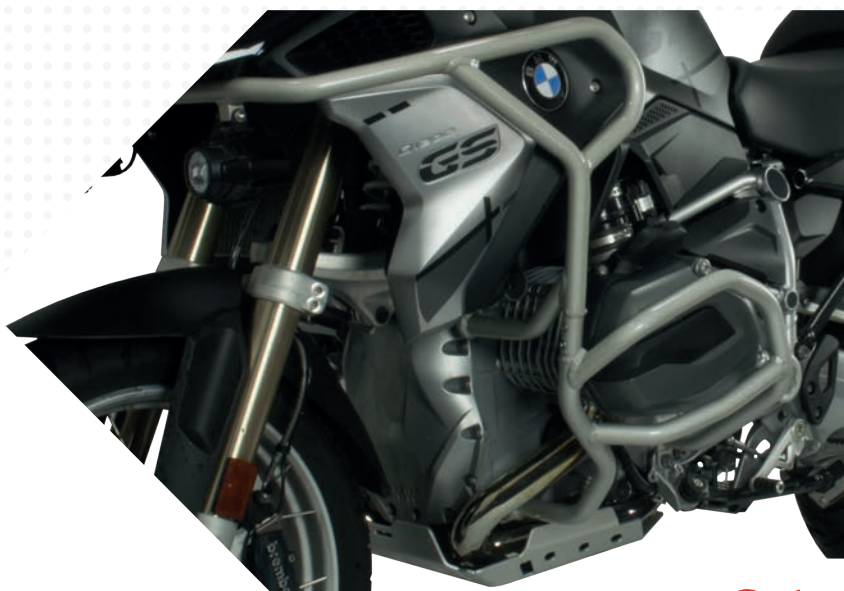

COLOR	SKID PLATE	CRASH BAR SET
● Ice Matte	2CP09000150001	2CP19700300001
● Polish	2CP09000150002	-
● Neutral	2CP09000150003	-
● Black	2CP09000150004	2CP19700300004
● Textured Black	2CP09000150005	2CP19700300005
○ White	2CP09000150006	2CP19700300006
● Red	2CP09000150007	2CP19700300007
● Yellow	2CP09000150008	2CP19700300008
● Green	2CP09000150009	2CP19700300009
● Orange	2CP09000150010	2CP19700300010
● Blue	2CP09000150011	2CP19700300011
● Ice Polish Protected NEW	2CP09000150012	2CP19700300012