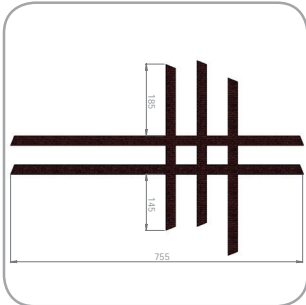

2CP1410005****