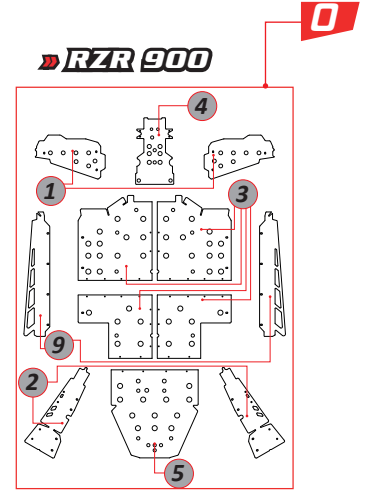

RZR 800/800s/900

CROSSPRO

ALUMINUM RZR 800 08-14

	● ICE MATTE	● NEUTRAL	● BLACK	● TEXT. BLACK	○ WHITE
0 Complet Kit Kit Completo	2CP05600450001	2CP05600450003	2CP05600450004	2CP05600450005	2CP05600450006
1 Front A-arms Triângulos da frente	2CP03800450001	2CP03800450003	2CP03800450004	2CP03800450005	2CP03800450006
2 Rear A-arms Triângulos de trás	2CP03900450001	2CP03900450003	2CP03900450004	2CP03900450005	2CP03900450006
3 Central Carter Carter Central	2CP06600450001	2CP06600450003	2CP06600450004	2CP06600450005	2CP06600450006
4 Front Carter Carter Frente	2CP06400450001	2CP06400450003	2CP06400450004	2CP06400450005	2CP06400450006
5 Rear Carter Carter Traseiro	2CP06500450001	2CP06500450003	2CP06500450004	2CP06500450005	2CP06500450006
6 Side Doors Portas Laterais	2CP05000450001	-	2CP05000450004	2CP05000450005	2CP05000450006
7 Front Bumper Pára-choques Frontal	2CP06200450001	-	2CP06200450004	2CP06200450005	2CP06200450006
8 Rear Bumper Pára-choques trás	2CP06300450001	-	2CP06300450004	2CP06300450005	2CP06300450006
9 Bottom side bar Embaladeiras	2CP05700450001	-	2CP05700450004	2CP05700450005	2CP05700450006
10 Rear extenders Alargadores de trás	2CP05200320001	-	2CP05200320004	2CP05200320005	2CP05200320006
11 Front extenders Alargadores da frente	2CP05200320001	-	2CP05200320004	2CP05200320005	2CP05200320006

ALUMINUM RZR 800s 09-14

	● ICE MATTE	● NEUTRAL	● BLACK	● TEXT. BLACK	○ WHITE
0 Complet Kit Kit Completo	2CP05600660001	2CP05600660003	2CP05600660004	2CP05600660005	2CP05600660006
1 Front A-arms Triângulos da frente	2CP03800660001	2CP03800660003	2CP03800660004	2CP03800660005	2CP03800660006
2 Rear A-arms Triângulos de trás	2CP03900660001	2CP03900660003	2CP03900660004	2CP03900660005	2CP03900660006
3 Central Carter Carter Central	2CP06600450001	2CP06600450003	2CP06600450004	2CP06600450005	2CP06600450006
4 Front Carter Carter Frente	2CP06400450001	2CP06400450003	2CP06400450004	2CP06400450005	2CP06400450006
5 Rear Carter Carter Traseiro	2CP06500660001	2CP06500660003	2CP06500660004	2CP06500660005	2CP06500660006
6 Side Doors Portas Laterais	2CP05000450001	-	2CP05000450004	2CP05000450005	2CP05000450006
7 Front Bumper Pára-choques Frontal	2CP06200450001	-	2CP06200450004	2CP06200450005	2CP06200450006
8 Rear Bumper Pára-choques trás	2CP06300450001	-	2CP06300450004	2CP06300450005	2CP06300450006
9 Bottom side bar Embaladeiras	2CP05700660001	-	2CP05700660004	2CP05700660005	2CP05700660006
10 Rear extenders Alargadores de trás	2CP05200320001	-	2CP05200320004	2CP05200320005	2CP05200320006
11 Front extenders Alargadores da frente	2CP05200320001	-	2CP05200320004	2CP05200320005	2CP05200320006

ALUMINUM RZR 900 11-14