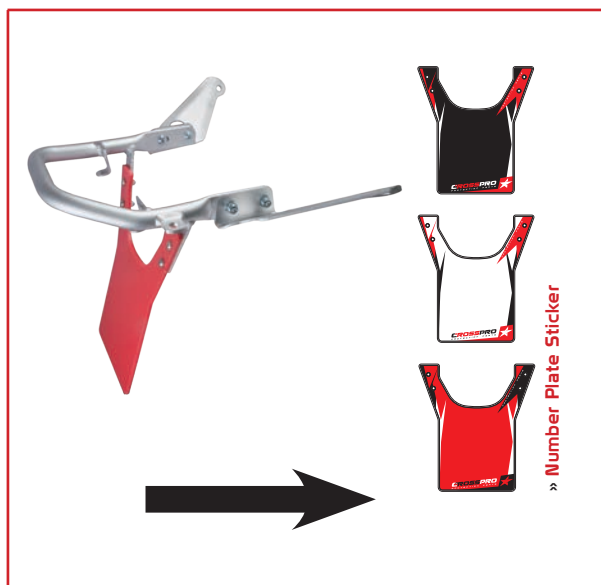

SUZUKI	● ICE MATTE	● POLISH	● BLACK	○ WHITE
400 LTZ 2009-»	2CP04900480001	2CP04900480002	2CP04900480004	2CP04900480006
450 LTR	2CP04900010001	2CP04900010002	2CP04900010004	2CP04900010006
YAMAHA	● ICE MATTE	● POLISH	● BLACK	○ WHITE
450 YFZ R 2009-16	2CP04900550001	2CP04900550002	2CP04900550004	2CP04900550006

» Number Plate Sticker