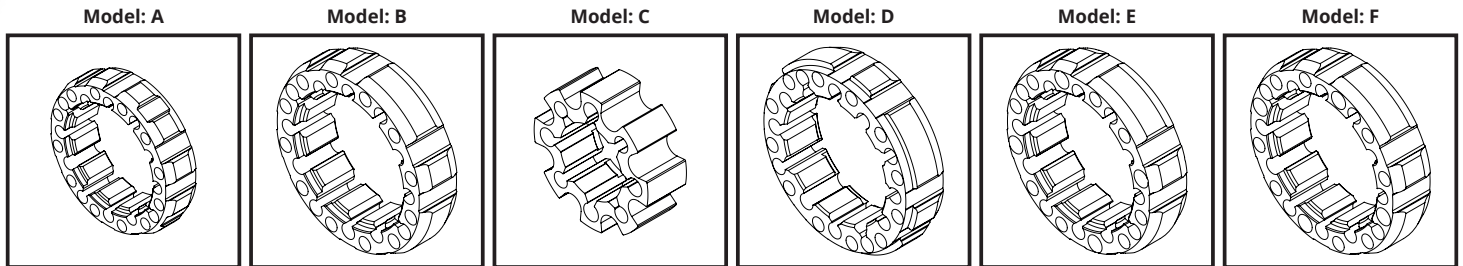

- » Using only 6 models of Wheel Spacers with different bolts, is possible to configure your Wheel Spacer to all moto 4 models, accomplishing in a simple way adjust and personalize the Wheel Spacer to your needs.
- » This innovation allows:
  - Reduce the costs and space in stock
  - More convenience for you and your clients
- » Available in different colors.

- » Utilizando apenas 6 modelos de alargadores e conjugando com diferentes pernos, é possível configurar o seu alargador para todos os modelos de motos, conseguindo de forma simples ajustar e personalizar o alargador às suas necessidades.
- » Esta inovação permite:
  - Redução de custos e espaço de stock
  - Maior comodidade para si e seus clientes
- » Disponível também em vários acabamentos.