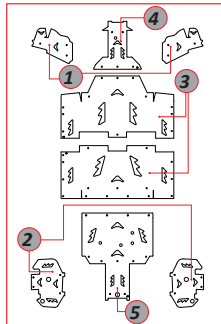

// POLARIS

RZR 800

800s

900

► RZR 800

► RZR 800s

► RZR 900

DTC RZR 800 08-14	● BLACK	● BLUE	● RED	○ WHITE	● YELLOW	● ORANGE
1 Front A-arms Triângulos da frente	2CP04500450300	2CP04500450400	2CP04500450500	2CP04500450600	2CP04500450700	2CP04500450800
2 Rear A-arms Triângulos de trás	2CP11600450300	2CP11600450400	2CP11600450500	2CP11600450600	2CP11600450700	2CP11600450800
3 Central Carter Carter Central	2CP14300450300	2CP14300450400	2CP14300450500	2CP14300450600	2CP14300450700	2CP14300450800
4 Front Carter Carter Frente	2CP14400450300	2CP14400450400	2CP14400450500	2CP14400450600	2CP14400450700	2CP14400450800
5 Rear Carter Carter Traseiro	2CP14500450300	2CP14500450400	2CP14500450500	2CP14500450600	2CP14500450700	2CP14500450800