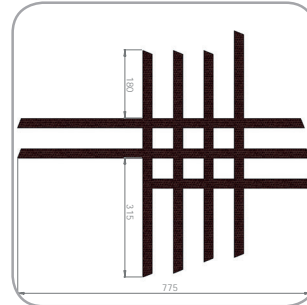

2CP1410007****