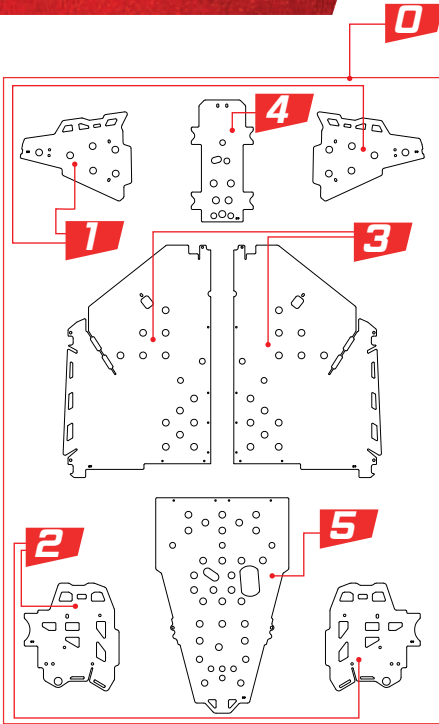

ALUMINUM
RZR 900s 2015

	● ICE MATTE	● NEUTRAL	● BLACK	● TEXT. BLACK	○ WHITE
0 Complet Kit Kit Completo	2CP05600890001	2CP05600890003	2CP05600890004	2CP05600890005	2CP05600890006
1 Front A-arms Triângulos da frente	2CP03800890001	2CP03800890003	2CP03800890004	2CP03800890005	2CP03800890006
2 Rear A-arms Triângulos de trás	2CP03900890001	2CP03900890003	2CP03900890004	2CP03900890005	2CP03900890006
3 Central Carter Carter Central	2CP06600890001	2CP06600890003	2CP06600890004	2CP06600890005	2CP06600890006
4 Front Carter Carter Frente	2CP06400890001	2CP06400890003	2CP06400890004	2CP06400890005	2CP06400890006
5 Rear Carter Carter Traseiro	2CP06500890001	2CP06500890003	2CP06500890004	2CP06500890005	2CP06500890006
6 Side Doors Portas Laterais	2CP05000890001	-	2CP05000890004	2CP05000890005	2CP05000890006
7 Front Bumper Pára-choques Frontal	2CP06200870001	-	2CP06200870004	2CP06200870005	2CP06200870006
8 Rear Bumper Pára-choques trás	2CP06300890001	-	2CP06300890004	2CP06300890005	2CP06300890006
9 Bottom side bar Embaladeiras	2CP05700870001	-	2CP05700870004	2CP05700870005	2CP05700870006
10 Rear extenders Alargadores de trás	2CP05200460001	-	2CP05200460004	2CP05200460005	2CP05200460006
11 Front extenders Alargadores da frente	2CP05200460001	-	2CP05200460004	2CP05200460005	2CP05200460006
12 Roof Tejadilho	-	2CP17500870003	2CP17500870004	2CP17500870005	2CP17500870006