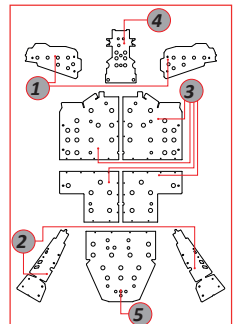

// POLARIS

RZR 800

800s

900

► RZR 800

► RZR 800s

► RZR 900

DTC RZR 800 08-14	● BLACK	● BLUE	● RED	○ WHITE	● YELLOW	● ORANGE
1 Front A-arms Triângulos da frente	2CP04500450300	2CP04500450400	2CP04500450500	2CP04500450600	2CP04500450700	2CP04500450800
2 Rear A-arms Triângulos de trás	2CP11600450300	2CP11600450400	2CP11600450500	2CP11600450600	2CP11600450700	2CP11600450800
3 Central Carter Carter Central	2CP14300450300	2CP14300450400	2CP14300450500	2CP14300450600	2CP14300450700	2CP14300450800
4 Front Carter Carter Frente	2CP14400450300	2CP14400450400	2CP14400450500	2CP14400450600	2CP14400450700	2CP14400450800
5 Rear Carter Carter Traseiro	2CP14500450300	2CP14500450400	2CP14500450500	2CP14500450600	2CP14500450700	2CP14500450800