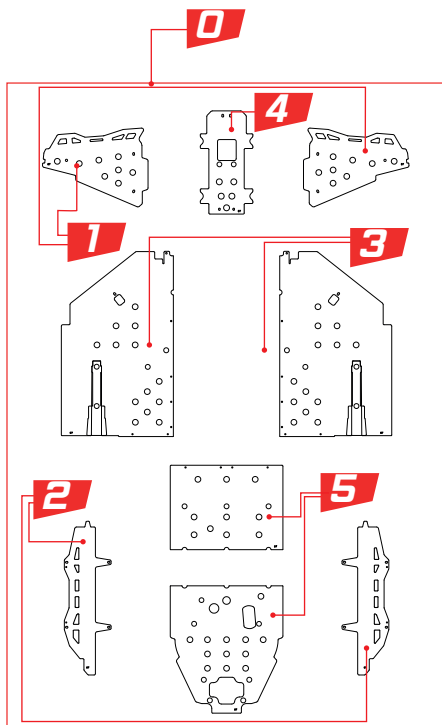

// POLARIS

RZR 1000

2014-2015

ALUMINUM RZR 1000 14-15

	● ICE MATTE	● NEUTRAL	● BLACK	● TEXT. BLACK	○ WHITE
0 Complet Kit Kit Completo	2CP05600870001	2CP05600870003	2CP05600870004	2CP05600870005	2CP05600870006
1 Front A-arms Triângulos da frente	2CP03800870001	2CP03800870003	2CP03800870004	2CP03800870005	2CP03800870006
2 Rear A-arms Triângulos de trás	2CP03900870001	2CP03900870003	2CP03900870004	2CP03900870005	2CP03900870006
3 Central Carter Carter Central	2CP06600870001	2CP06600870003	2CP06600870004	2CP06600870005	2CP06600870006
4 Front Carter Carter Frente	2CP06400870001	2CP06400870003	2CP06400870004	2CP06400870005	2CP06400870006
5 Rear Carter Carter Traseiro	2CP06500870001	2CP06500870003	2CP06500870004	2CP06500870005	2CP06500870006
6 Side Doors Portas Laterais	2CP05000870001	2CP05000870003	2CP05000870004	2CP05000870005	2CP05000870006
7 Front Bumper Pára-choques Frontal	2CP06200870001	-	2CP06200870004	2CP06200870005	2CP06200870006
8 Rear Bumper Pára-choques trás	2CP06300870001	-	2CP06300870004	2CP06300870005	2CP06300870006
9 Bottom side bar Embaladeiras	2CP05700870001	-	2CP05700870004	2CP05700870005	2CP05700870006
10 Rear extenders Alargadores de trás	2CP05200440001	-	2CP05200440004	2CP05200440005	2CP05200440006
11 Front extenders Alargadores da frente	2CP05200440001	-	2CP05200440004	2CP05200440005	2CP05200440006
12 Roof Tejadilho	-	2CP17500870003	2CP17500870004	2CP17500870005	2CP17500870006