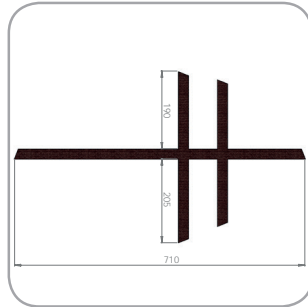

2CP1410002****