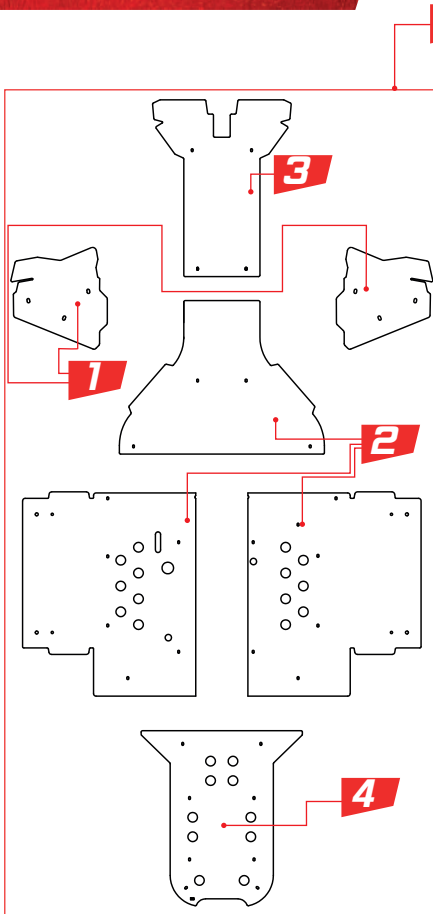

// CAN-AM

COMMANDER XT800/1000

2012-2015

CROSSPRO

ALUMINUM

XT 800/1000 12-15

	● ICE MATTE	● NEUTRAL	● BLACK	● TEXT. BLACK	○ WHITE
0 Complet Kit Kit Completo	2CP05600630001	2CP05600630003	2CP05600630004	2CP05600630005	2CP05600630006
1 Front A-arms Triângulos da frente	2CP03800630001	2CP03800630003	2CP03800630004	2CP03800630005	2CP03800630006
2 Central Carter Carter Central	2CP06600630001	2CP06600630003	2CP06600630004	2CP06600630005	2CP06600630006
3 Front Carter Carter Frente	2CP06400630001	2CP06400630003	2CP06400630004	2CP06400630005	2CP06400630006
4 Rear Carter Carter Central	2CP06500630001	2CP06500630003	2CP06500630004	2CP06500630005	2CP06500630006
5 Side Doors Portas Laterais	2CP05000630001	-	2CP05000630004	2CP05000630005	2CP05000630006
6 Front Bumper Pára-choques Frontal	2CP06200630001	-	2CP06200630004	2CP06200630005	2CP06200630006
7 Bottom side bar Embaladeiras	2CP05700630001	-	2CP05700630004	2CP05700630005	2CP05700630006
8 Rear extenders Alargadores de trás	2CP05200420001	-	2CP05200420004	2CP05200420005	2CP05200420006
9 Front extenders Alargadores da frente	2CP05200420001	-	2CP05200420004	2CP05200420005	2CP05200420006

DTC

XT 800/1000 12-15

	● BLACK	● BLUE	● RED	○ WHITE	● YELLOW	● ORANGE
0 Complet Kit Kit Completo	2CP14700630300	2CP14700630400	2CP14700630500	2CP14700630600	2CP14700630700	2CP14700630800
1 Front A-arms Triângulos da frente	2CP04500630300	2CP04500630400	2CP04500630500	2CP04500630600	2CP04500630700	2CP04500630800
2 Central Carter Carter Central	2CP14300630300	2CP14300630400	2CP14300630500	2CP14300630600	2CP14300630700	2CP14300630800
3 Front Carter Carter Frente	2CP14400630300	2CP14400630400	2CP14400630500	2CP14400630600	2CP14400630700	2CP14400630800
4 Rear Carter Carter Trás	2CP14500630300	2CP14500630400	2CP14500630500	2CP14500630600	2CP14500630700	2CP14500630800