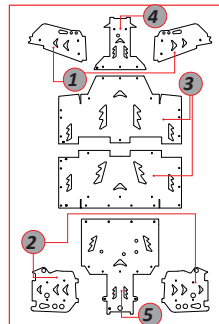

// POLARIS

RZR 800

800s

900

► RZR 800

► RZR 800s

► RZR 900

DTC RZR 800 08-14	● BLACK	● BLUE	● RED	○ WHITE	● YELLOW	● ORANGE
1 Front A-arms Triângulos da frente	2CP04500450300	2CP04500450400	2CP04500450500	2CP04500450600	2CP04500450700	2CP04500450800
2 Rear A-arms Triângulos de trás	2CP11600450300	2CP11600450400	2CP11600450500	2CP11600450600	2CP11600450700	2CP11600450800
3 Central Carter Carter Central	2CP14300450300	2CP14300450400	2CP14300450500	2CP14300450600	2CP14300450700	2CP14300450800
4 Front Carter Carter Frente	2CP14400450300	2CP14400450400	2CP14400450500	2CP14400450600	2CP14400450700	2CP14400450800
5 Rear Carter Carter Traseiro	2CP14500450300	2CP14500450400	2CP14500450500	2CP14500450600	2CP14500450700	2CP14500450800