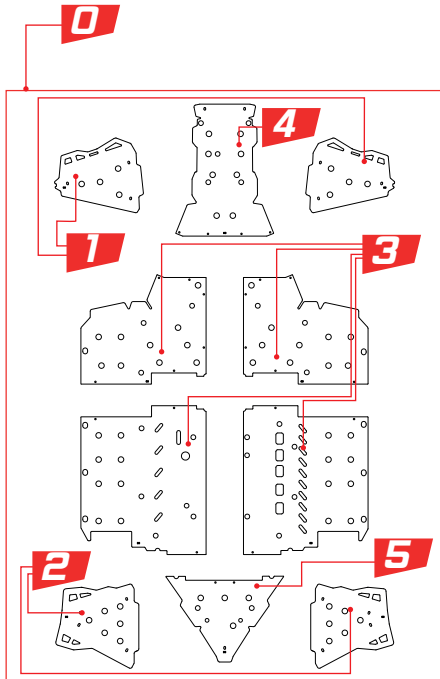

// CAN-AM

MAVERICK 1000

2013

ALUMINUM MAVERICK 1000

	● ICE MATTE	● NEUTRAL	● BLACK	● TEXT. BLACK	○ WHITE
0 Complet Kit Kit Completo	2CP05600880001	2CP05600880003	2CP05600880004	2CP05600880005	2CP05600880006
1 Front A-arms Triângulos da frente	2CP03800880001	2CP03800880003	2CP03800880004	2CP03800880005	2CP03800880006
2 Rear A-arms Triângulos de trás	2CP03900880001	2CP03900880003	2CP03900880004	2CP03900880005	2CP03900880006
3 Central Carter Carter Central	2CP06600880001	2CP06600880003	2CP06600880004	2CP06600880005	2CP06600880006
4 Front Carter Carter Frente	2CP06400880001	2CP06400880003	2CP06400880004	2CP06400880005	2CP06400880006
5 Rear Carter Carter Traseiro	2CP06500880001	2CP06500880003	2CP06500880004	2CP06500880005	2CP06500880006
6 Side Doors Portas Laterais	2CP05000880001	-	2CP05000880004	2CP05000880005	2CP05000880006
7 Front Bumper Pára-choques Frontal	2CP06200880001	-	2CP06200880004	2CP06200880005	2CP06200880006
8 Rear Bumper Pára-choques trás	2CP06300880001	-	2CP06300880004	2CP06300880005	2CP06300880006
9 Bottom side bar Embaladeiras	2CP05700880001	-	2CP05700880004	2CP05700880005	2CP05700880006
10 Rear extenders Alargadores de trás	2CP05200420001	-	2CP05200420004	2CP05200420005	2CP05200420006
11 Front extenders Alargadores da frente	2CP05200420001	-	2CP05200420004	2CP05200420005	2CP05200420006
12 Roof Tejadilho	-	2CP17500880003	2CP17500880004	2CP17500880005	2CP17500880006