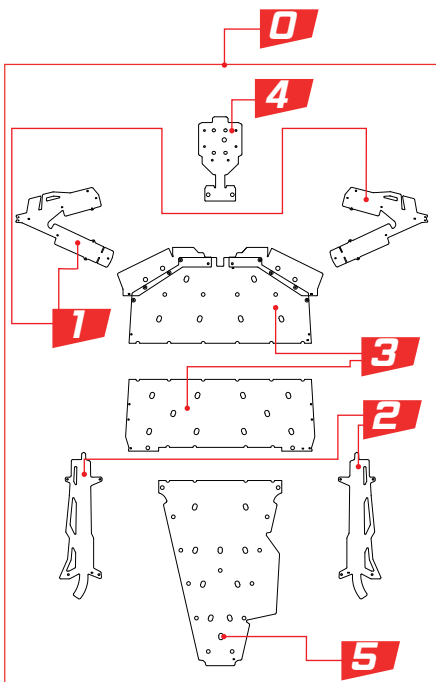

// CAN-AM

MAVERICK x3

TURBO/X DS*/X RC/X RS

2017-2019

// TRAILER

HITCH

Trailer Hitch (Support only) 2CP19400010004
Trailer Ball (Ball only) RP23400100

DTC MAVERICK X3

● BLACK

0	Rear A-arms (6mm) Triângulos de trás	2CP11600940300
2	Central Carter (8mm) Carter Central	2CP19000940300
3	Front Carter (6mm) Carter Frente	2CP14400940300
4	Rear Carter (8mm) Carter trás	2CP19200940300

ALUMINUM MAVERICK X3

● ICE MATTE ● NEUTRAL ● BLACK ● TEXT. BLACK ○ WHITE

0	Complet Kit Kit Completo	2CP05600940001	2CP05600940003	2CP05600940004	2CP05600940005	2CP05600940006
1	Front A-arms Triângulos da frente	2CP03800940001	2CP03800940003	2CP03800940004	2CP03800940005	2CP03800940006
2	Rear A-arms Triângulos de trás	2CP03900940001	2CP03900940003	2CP03900940004	2CP03900940005	2CP03900940006
3	Central Carter Carter Central	2CP06600940001	2CP06600940003	2CP06600940004	2CP06600940005	2CP06600940006
4	Front Carter Carter Frente	2CP06400940001	2CP06400940003	2CP06400940004	2CP06400940005	2CP06400940006
5	Rear Carter Carter Traseiro	2CP06500940001	2CP06500940003	2CP06500940004	2CP06500940005	2CP06500940006
6	Side Doors Portas Laterais	2CP05000940001	-	2CP05000940004	2CP05000940005	2CP05000940006
6	Cover for original Doors Capa p/ Portas (originais)	2CP0500A940001	-	2CP0500A940004	2CP0500A940005	2CP0500A940006
7	Front Bumper Pára-choques Frontal	2CP06200940001	-	2CP06200940004	2CP06200940005	2CP06200940006
9	Bottom side bar Embaladeiras	2CP05700940001	-	2CP05700940004	2CP05700940005	2CP05700940006

DORS MAVERICK X3

6 ● FRAME ICE MATTE

● BLACK ● BLUE ● RED ○ WHITE ● YELLOW ● ORANGE

2CP14800940301	2CP14800940401	2CP14800940501	2CP14800940601	2CP14800940701	2CP14800940801

DORS MAVERICK X3

6 ● FRAME BLACK