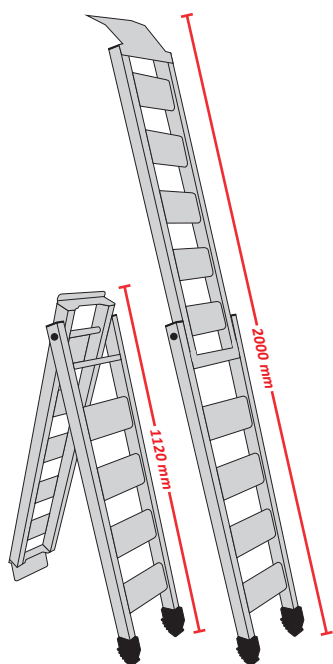

FORK WRENCH

CH01	2CP072CH010001
CH02	2CP072CH020001
CH03	2CP072CH030001
CH04	2CP072CH040001

WORKSHOP

WASTE DISPOSAL

Universal	2CP08600010001
-----------	----------------

-Supported weight: 240kg
-Peso soportado: 240kg