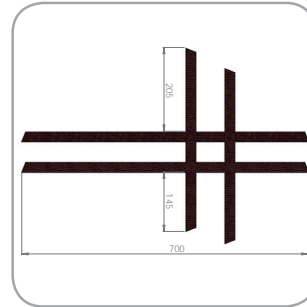

2CP1410003****