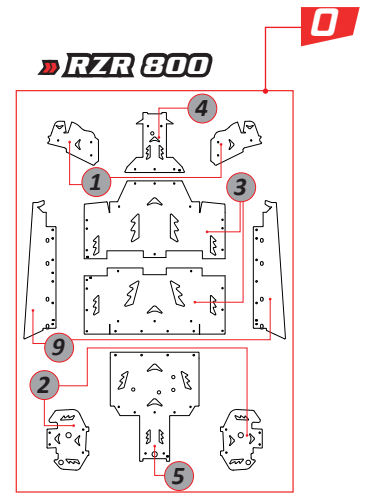

RZR 800/800s/900

CROSSPRO

ALUMINUM RZR 800 08-14

	● ICE MATTE	● NEUTRAL	● BLACK	● TEXT. BLACK	○ WHITE
0 Complet Kit Kit Completo	2CP05600450001	2CP05600450003	2CP05600450004	2CP05600450005	2CP05600450006
1 Front A-arms Triângulos da frente	2CP03800450001	2CP03800450003	2CP03800450004	2CP03800450005	2CP03800450006
2 Rear A-arms Triângulos de trás	2CP03900450001	2CP03900450003	2CP03900450004	2CP03900450005	2CP03900450006
3 Central Carter Carter Central	2CP06600450001	2CP06600450003	2CP06600450004	2CP06600450005	2CP06600450006
4 Front Carter Carter Frente	2CP06400450001	2CP06400450003	2CP06400450004	2CP06400450005	2CP06400450006
5 Rear Carter Carter Traseiro	2CP06500450001	2CP06500450003	2CP06500450004	2CP06500450005	2CP06500450006
6 Side Doors Portas Laterais	2CP05000450001	-	2CP05000450004	2CP05000450005	2CP05000450006
7 Front Bumper Pára-choques Frontal	2CP06200450001	-	2CP06200450004	2CP06200450005	2CP06200450006
8 Rear Bumper Pára-choques trás	2CP06300450001	-	2CP06300450004	2CP06300450005	2CP06300450006
9 Bottom side bar Embaladeiras	2CP05700450001	-	2CP05700450004	2CP05700450005	2CP05700450006
10 Rear extenders Alargadores de trás	2CP05200320001	-	2CP05200320004	2CP05200320005	2CP05200320006
11 Front extenders Alargadores da frente	2CP05200320001	-	2CP05200320004	2CP05200320005	2CP05200320006

ALUMINUM RZR 800s 09-14

	● ICE MATTE	● NEUTRAL	● BLACK	● TEXT. BLACK	○ WHITE
0 Complet Kit Kit Completo	2CP05600660001	2CP05600660003	2CP05600660004	2CP05600660005	2CP05600660006
1 Front A-arms Triângulos da frente	2CP03800660001	2CP03800660003	2CP03800660004	2CP03800660005	2CP03800660006
2 Rear A-arms Triângulos de trás	2CP03900660001	2CP03900660003	2CP03900660004	2CP03900660005	2CP03900660006
3 Central Carter Carter Central	2CP06600450001	2CP06600450003	2CP06600450004	2CP06600450005	2CP06600450006
4 Front Carter Carter Frente	2CP06400450001	2CP06400450003	2CP06400450004	2CP06400450005	2CP06400450006
5 Rear Carter Carter Traseiro	2CP06500660001	2CP06500660003	2CP06500660004	2CP06500660005	2CP06500660006
6 Side Doors Portas Laterais	2CP05000450001	-	2CP05000450004	2CP05000450005	2CP05000450006
7 Front Bumper Pára-choques Frontal	2CP06200450001	-	2CP06200450004	2CP06200450005	2CP06200450006
8 Rear Bumper Pára-choques trás	2CP06300450001	-	2CP06300450004	2CP06300450005	2CP06300450006
9 Bottom side bar Embaladeiras	2CP05700660001	-	2CP05700660004	2CP05700660005	2CP05700660006
10 Rear extenders Alargadores de trás	2CP05200320001	-	2CP05200320004	2CP05200320005	2CP05200320006
11 Front extenders Alargadores da frente	2CP05200320001	-	2CP05200320004	2CP05200320005	2CP05200320006

ALUMINUM RZR 900 11-14