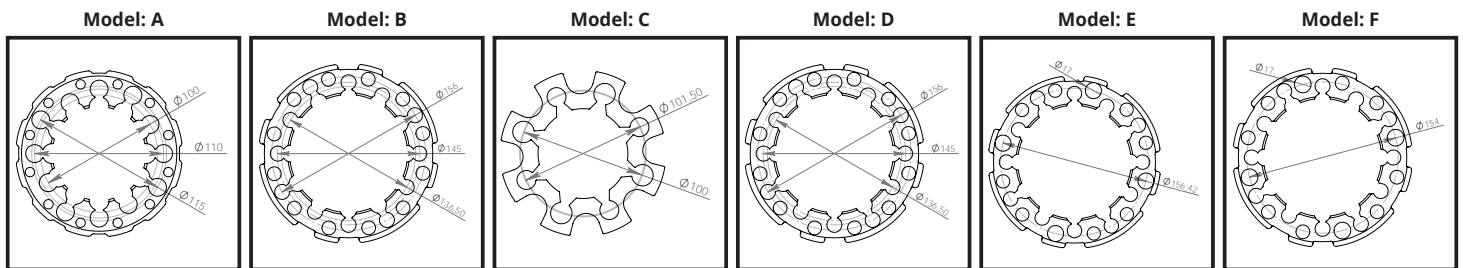

- » Using only 6 models of Wheel Spacers with different bolts, is possible to configure your Wheel Spacer to all moto 4 models, accomplishing in a simple way adjust and personalize the Wheel Spacer to your needs.
- » This innovation allows:
  - Reduce the costs and space in stock
  - More convenience for you and your clients
- » Available in different colors.

- » Utilizando apenas 6 modelos de alargadores e conjugando com diferentes pernos, é possível configurar o seu alargador para todos os modelos de motos, conseguindo de forma simples ajustar e personalizar o alargador às suas necessidades.
- » Esta inovação permite:
  - Redução de custos e espaço de stock
  - Maior comodidade para si e seus clientes
- » Disponível também em vários acabamentos.