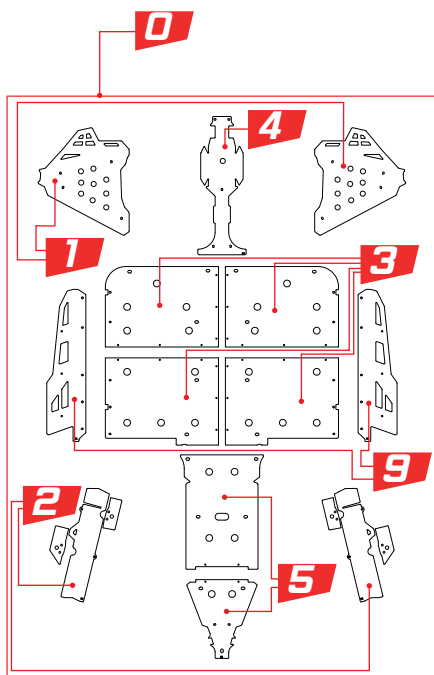

// ARCTIC CAT

WILDCAT 1000

2012-2015

ALUMINUM WILDCAT 1000

	● ICE MATTE	● NEUTRAL	● BLACK	● TEXT. BLACK	○ WHITE
0 Complet Kit Kit Completo	2CP05600810001	2CP05600810003	2CP05600810004	2CP05600810005	2CP05600810006
1 Front A-arms Triângulos da frente	2CP03800810001	2CP03800810003	2CP03800810004	2CP03800810005	2CP03800810006
2 Rear A-arms Triângulos de trás	2CP03900810001	2CP03900810003	2CP03900810004	2CP03900810005	2CP03900810006
3 Central Carter Carter Central	2CP06600810001	2CP06600810003	2CP06600810004	2CP06600810005	2CP06600810006
4 Front Carter Carter Frente	2CP06400810001	2CP06400810003	2CP06400810004	2CP06400810005	2CP06400810006
5 Rear Carter Carter Traseiro	2CP06500810001	2CP06500810003	2CP06500810004	2CP06500810005	2CP06500810006
6 Side Doors Portas Laterais	2CP05000810001	-	2CP05000810004	2CP05000810005	2CP05000810006
7 Front Bumper Pára-choques Frontal	2CP06200810001	-	2CP06200810004	2CP06200810005	2CP06200810006
8 Rear Bumper Pára-choques trás	2CP06300810001	-	2CP06300810004	2CP06300810005	2CP06300810006
9 Bottom side bar Embaladeiras	2CP05700810001	-	2CP05700810004	2CP05700810005	2CP05700810006
10 Rear extenders Alargadores de trás	2CP05200280001	-	2CP05200280004	2CP05200280005	2CP05200280006
11 Front extenders Alargadores da frente	2CP05200280001	-	2CP05200280004	2CP05200280005	2CP05200280006