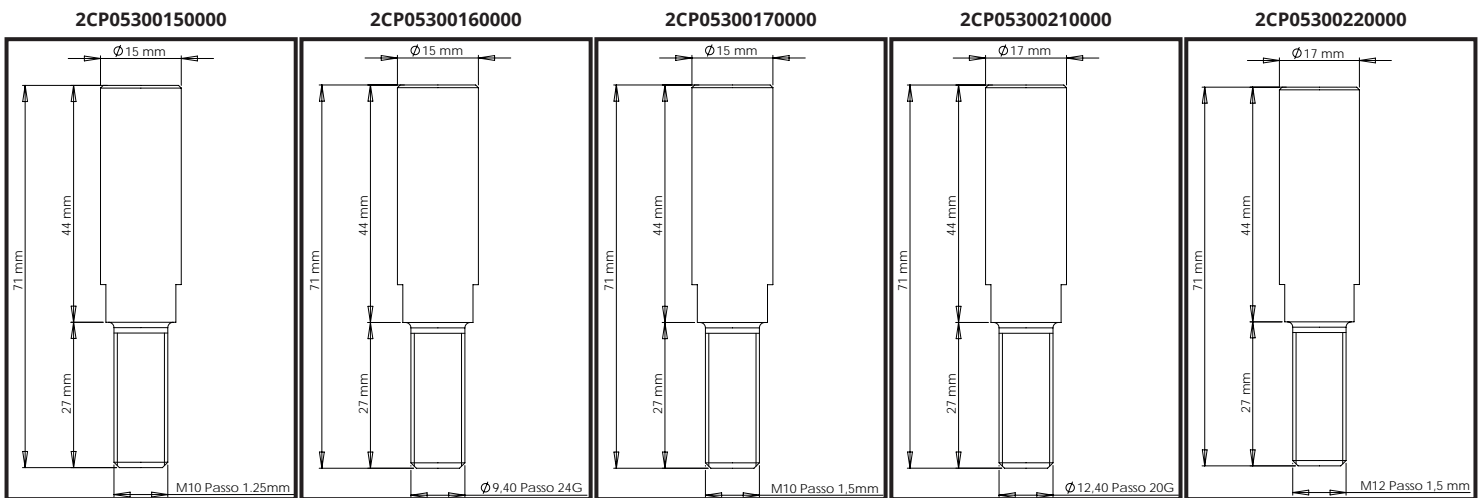

- » Using only 6 models of Wheel Spacers with different bolts, is possible to configure your Wheel Spacer to all moto 4 models, accomplishing in a simple way adjust and personalize the Wheel Spacer to your needs.
- » This innovation allows:
  - Reduce the costs and space in stock
  - More convenience for you and your clients
- » Available in different colors.

- » Utilizando apenas 6 modelos de alargadores e conjugando com diferentes pernos, é possível configurar o seu alargador para todos os modelos de motos, conseguindo de forma simples ajustar e personalizar o alargador às suas necessidades.
- » Esta inovação permite:
  - Redução de custos e espaço de stock
  - Maior comodidade para si e seus clientes
- » Disponível também em vários acabamentos.