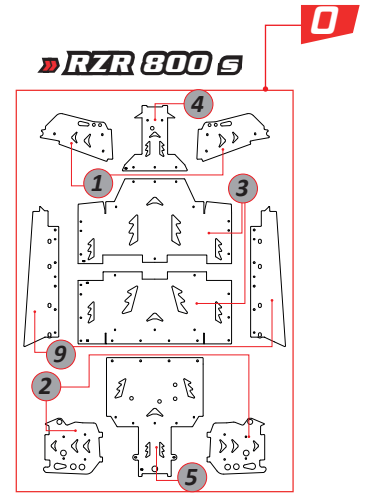

RZR 800/800s/900

CROSSPRO

ALUMINUM RZR 800 08-14

	● ICE MATTE	● NEUTRAL	● BLACK	● TEXT. BLACK	○ WHITE
0 Complet Kit Kit Completo	2CP05600450001	2CP05600450003	2CP05600450004	2CP05600450005	2CP05600450006
1 Front A-arms Triângulos da frente	2CP03800450001	2CP03800450003	2CP03800450004	2CP03800450005	2CP03800450006
2 Rear A-arms Triângulos de trás	2CP03900450001	2CP03900450003	2CP03900450004	2CP03900450005	2CP03900450006
3 Central Carter Carter Central	2CP06600450001	2CP06600450003	2CP06600450004	2CP06600450005	2CP06600450006
4 Front Carter Carter Frente	2CP06400450001	2CP06400450003	2CP06400450004	2CP06400450005	2CP06400450006
5 Rear Carter Carter Traseiro	2CP06500450001	2CP06500450003	2CP06500450004	2CP06500450005	2CP06500450006
6 Side Doors Portas Laterais	2CP05000450001	-	2CP05000450004	2CP05000450005	2CP05000450006
7 Front Bumper Pára-choques Frontal	2CP06200450001	-	2CP06200450004	2CP06200450005	2CP06200450006
8 Rear Bumper Pára-choques trás	2CP06300450001	-	2CP06300450004	2CP06300450005	2CP06300450006
9 Bottom side bar Embaladeiras	2CP05700450001	-	2CP05700450004	2CP05700450005	2CP05700450006
10 Rear extenders Alargadores de trás	2CP05200320001	-	2CP05200320004	2CP05200320005	2CP05200320006
11 Front extenders Alargadores da frente	2CP05200320001	-	2CP05200320004	2CP05200320005	2CP05200320006

ALUMINUM RZR 800s 09-14

	● ICE MATTE	● NEUTRAL	● BLACK	● TEXT. BLACK	○ WHITE
0 Complet Kit Kit Completo	2CP05600660001	2CP05600660003	2CP05600660004	2CP05600660005	2CP05600660006
1 Front A-arms Triângulos da frente	2CP03800660001	2CP03800660003	2CP03800660004	2CP03800660005	2CP03800660006
2 Rear A-arms Triângulos de trás	2CP03900660001	2CP03900660003	2CP03900660004	2CP03900660005	2CP03900660006
3 Central Carter Carter Central	2CP06600450001	2CP06600450003	2CP06600450004	2CP06600450005	2CP06600450006
4 Front Carter Carter Frente	2CP06400450001	2CP06400450003	2CP06400450004	2CP06400450005	2CP06400450006
5 Rear Carter Carter Traseiro	2CP06500660001	2CP06500660003	2CP06500660004	2CP06500660005	2CP06500660006
6 Side Doors Portas Laterais	2CP05000450001	-	2CP05000450004	2CP05000450005	2CP05000450006
7 Front Bumper Pára-choques Frontal	2CP06200450001	-	2CP06200450004	2CP06200450005	2CP06200450006
8 Rear Bumper Pára-choques trás	2CP06300450001	-	2CP06300450004	2CP06300450005	2CP06300450006
9 Bottom side bar Embaladeiras	2CP05700660001	-	2CP05700660004	2CP05700660005	2CP05700660006
10 Rear extenders Alargadores de trás	2CP05200320001	-	2CP05200320004	2CP05200320005	2CP05200320006
11 Front extenders Alargadores da frente	2CP05200320001	-	2CP05200320004	2CP05200320005	2CP05200320006

ALUMINUM RZR 900 11-14